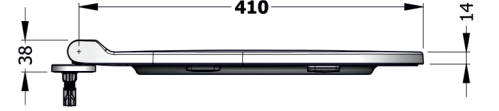

### MonoSlim Klozet Kapağı MonoSlim Seat Cover

ASMP11x

PP/Proplast

The product dimensions specified on this page include the measurements determined by the standards. It is important and recommended to measure only on the product for installation. All dimensions are shown in mm and are not binding. BIEN reserves the right to make changes in the appearance and technical details of the product.