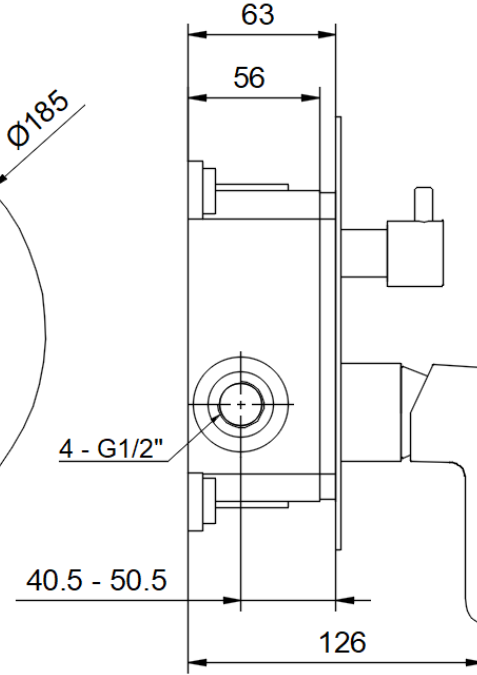

BB35037113 ROUND ANKASTRE BANYO BATARYASI 2F SIVA ÜSTÜ KROME

BB35037113 ROUND CONCEALED BATH MIXER 2F - SURFACE MOUNTED PART CHROME

- BB45037144** BİEN SQUARE - ROUND YENİ ANKASTRE BANYO BATARYASI SIVA ALTI 2F
BB45037144 BİEN SQUARE& ROUND CONCEALED BATH MIXER 2F - CONCEALED PART

BD14033130 BİEN UNIQUE ROUND Ø110MM MAFSALLI EL DUŞU SETİ 3F

BD14033130 BİEN UNIQUE ROUND Ø110MM HAND SHOWER SET 3F

BD34027125 UNIQUE ROUND DUŞ BAŞLIĞI - KROME

BD34027125 UNIQUE ROUND HEAD SHOWER - CHROME

BT16028105 DUŞ BAŞLIĞI BORUSU 40 cm KROME

BT16028105 SHOWER ARM 40 cm - FROM WALL CHROME

BT26028115 ROUND ANKASTRE DUŞ ÇIKIŞ UCU - YD KROME

BT26028115 ROUND SHOWER SPOUT WITH DIVERTER CHROME