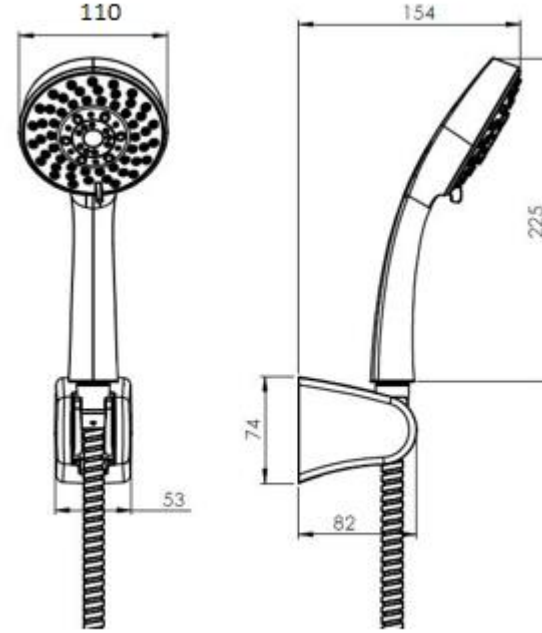

BB35037113 ROUND ANKASTRE BANYO BATARYASI 2F SIVA ÜSTÜ KROME

BB35037113 ROUND CONCEALED BATH MIXER 2F - SURFACE MOUNTED PART CHROME

- BB45037144** BİEN SQUARE - ROUND YENİ ANKASTRE BANYO BATARYASI SIVA ALTI 2F
BB45037144 BİEN SQUARE& ROUND CONCEALED BATH MIXER 2F - CONCEALED PART

BD14033130 BİEN UNIQUE ROUND Ø110MM MAFSALLI EL DUŞU SETİ 3F

BD14033130 BİEN UNIQUE ROUND Ø110MM HAND SHOWER SET 3F

BD34027125 UNIQUE ROUND DUŞ BAŞLIĞI - KROME

BD34027125 UNIQUE ROUND HEAD SHOWER - CHROME

BT16028105 DUŞ BAŞLIĞI BORUSU 40 cm KROME

BT16028105 SHOWER ARM 40 cm - FROM WALL CHROME

BT26028115 ROUND ANKASTRE DUŞ ÇIKIŞ UCU - YD KROME

BT26028115 ROUND SHOWER SPOUT WITH DIVERTER CHROME