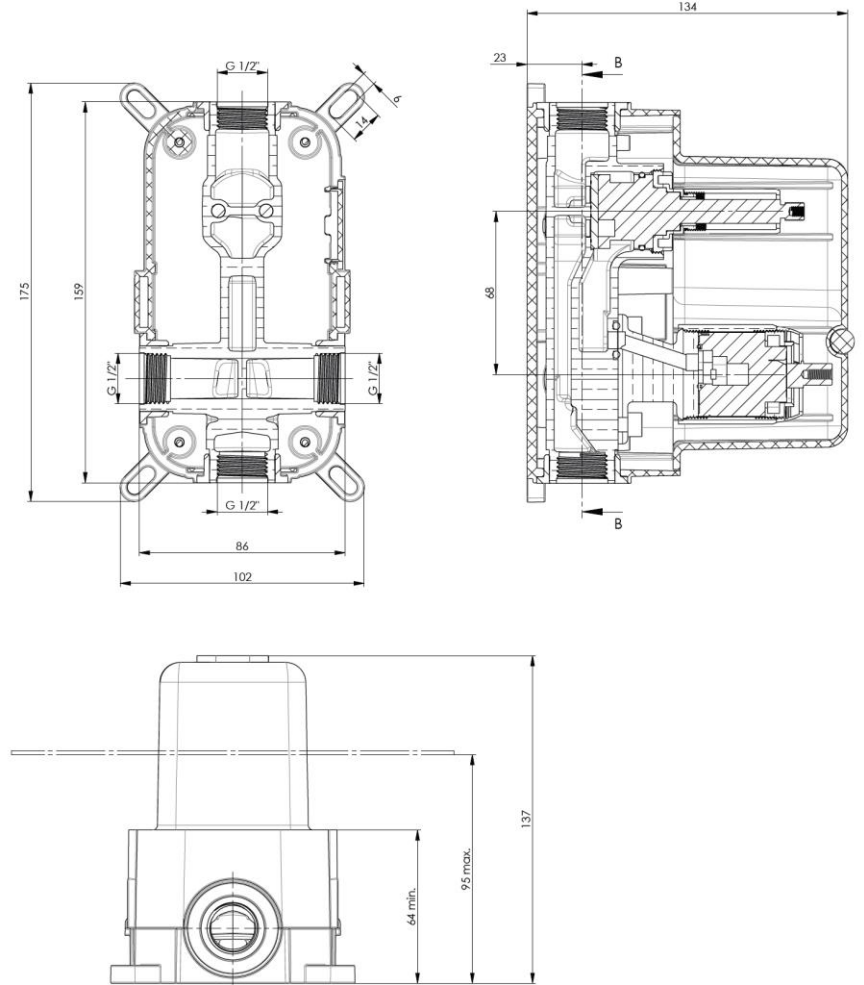

BB35037113 ROUND ANKASTRE BANYO BATARYASI 2F SIVA ÜSTÜ KROME

BB35037113 ROUND CONCEALED BATH MIXER 2F - SURFACE MOUNTED PART CHROME

- BB45037144** BİEN SQUARE - ROUND YENİ ANKASTRE BANYO BATARYASI SIVA ALTI 2F
BB45037144 BİEN SQUARE& ROUND CONCEALED BATH MIXER 2F - CONCEALED PART

BD14033130 BİEN UNIQUE ROUND Ø110MM MAFSALLI EL DUŞU SETİ 3F

BD14033130 BİEN UNIQUE ROUND Ø110MM HAND SHOWER SET 3F

BD34027125 UNIQUE ROUND DUŞ BAŞLIĞI - KROME

BD34027125 UNIQUE ROUND HEAD SHOWER - CHROME

BT16028105 DUŞ BAŞLIĞI BORUSU 40 cm KROME

BT16028105 SHOWER ARM 40 cm - FROM WALL CHROME

BT26028115 ROUND ANKASTRE DUŞ ÇIKIŞ UCU - YD KROME

BT26028115 ROUND SHOWER SPOUT WITH DIVERTER CHROME