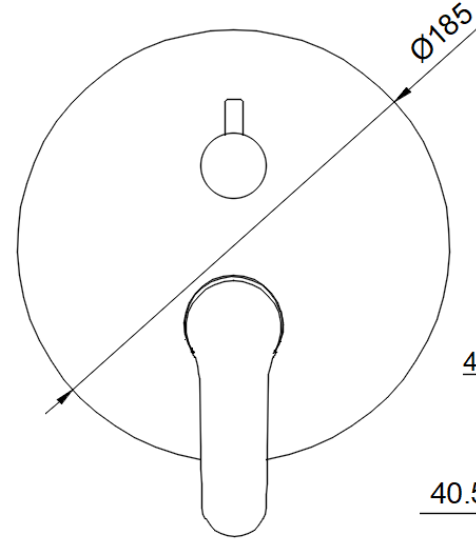

BB35037113 ROUND ANKASTRE BANYO BATARYASI 2F SIVA ÜSTÜ KROME

BB35037113 ROUND CONCEALED BATH MIXER 2F - SURFACE MOUNTED PART CHROME

- BB45037144** BİEN SQUARE - ROUND YENİ ANKASTRE BANYO BATARYASI SIVA ALTI 2F
BB45037144 BİEN SQUARE& ROUND CONCEALED BATH MIXER 2F - CONCEALED PART

BD14033130 BİEN UNIQUE ROUND Ø110MM MAFSALLI EL DUŞU SETİ 3F

BD14033130 BİEN UNIQUE ROUND Ø110MM HAND SHOWER SET 3F

BD34027125 UNIQUE ROUND DUŞ BAŞLIĞI - KROME

BD34027125 UNIQUE ROUND HEAD SHOWER - CHROME

BT16028105 DUŞ BAŞLIĞI BORUSU 40 cm KROME

BT16028105 SHOWER ARM 40 cm - FROM WALL CHROME

BT26028115 ROUND ANKASTRE DUŞ ÇIKIŞ UCU - YD KROME

BT26028115 ROUND SHOWER SPOUT WITH DIVERTER CHROME