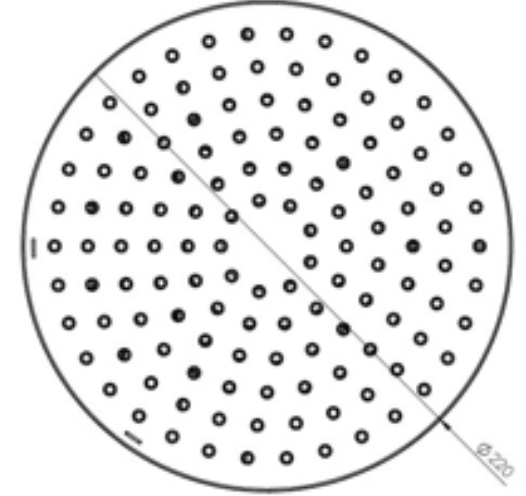

BB35037113 ROUND ANKASTRE BANYO BATARYASI 2F SIVA ÜSTÜ KROME

BB35037113 ROUND CONCEALED BATH MIXER 2F - SURFACE MOUNTED PART CHROME

- BB45037144** BİEN SQUARE - ROUND YENİ ANKASTRE BANYO BATARYASI SIVA ALTI 2F
BB45037144 BİEN SQUARE& ROUND CONCEALED BATH MIXER 2F - CONCEALED PART

BD14033130 BİEN UNIQUE ROUND Ø110MM MAFSALLI EL DUŞU SETİ 3F

BD14033130 BİEN UNIQUE ROUND Ø110MM HAND SHOWER SET 3F

BD34027125 UNIQUE ROUND DUŞ BAŞLIĞI - KROME

BD34027125 UNIQUE ROUND HEAD SHOWER - CHROME

BT16028105 DUŞ BAŞLIĞI BORUSU 40 cm KROME

BT16028105 SHOWER ARM 40 cm - FROM WALL CHROME

BT26028115 ROUND ANKASTRE DUŞ ÇIKIŞ UCU - YD KROME

BT26028115 ROUND SHOWER SPOUT WITH DIVERTER CHROME