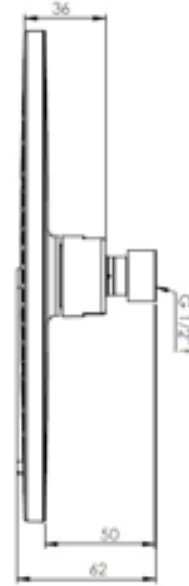

BB35037113 ROUND ANKASTRE BANYO BATARYASI 2F SIVA ÜSTÜ KROME

BB35037113 ROUND CONCEALED BATH MIXER 2F - SURFACE MOUNTED PART CHROME

- BB45037144** BİEN SQUARE - ROUND YENİ ANKASTRE BANYO BATARYASI SIVA ALTI 2F
BB45037144 BİEN SQUARE& ROUND CONCEALED BATH MIXER 2F - CONCEALED PART

BD14033130 BİEN UNIQUE ROUND Ø110MM MAFSALLI EL DUŞU SETİ 3F

BD14033130 BİEN UNIQUE ROUND Ø110MM HAND SHOWER SET 3F

BD34027125 UNIQUE ROUND DUŞ BAŞLIĞI - KROME

BD34027125 UNIQUE ROUND HEAD SHOWER - CHROME

BT16028105 DUŞ BAŞLIĞI BORUSU 40 cm KROME

BT16028105 SHOWER ARM 40 cm - FROM WALL CHROME

BT26028115 ROUND ANKASTRE DUŞ ÇIKIŞ UCU - YD KROME

BT26028115 ROUND SHOWER SPOUT WITH DIVERTER CHROME