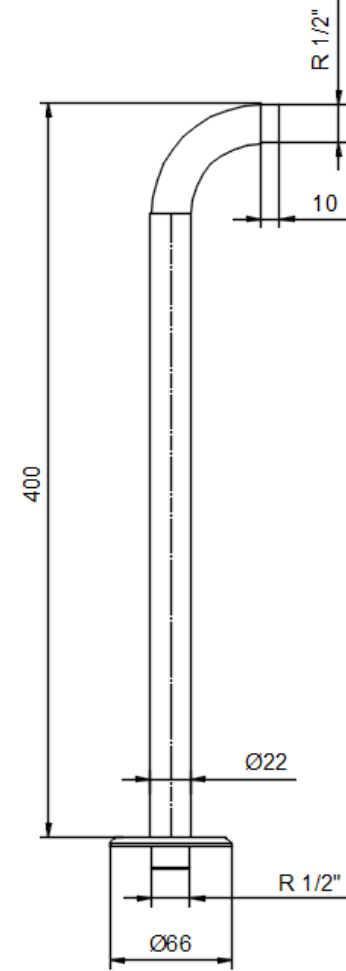

BB35037113 ROUND ANKASTRE BANYO BATARYASI 2F SIVA ÜSTÜ KROME

BB35037113 ROUND CONCEALED BATH MIXER 2F - SURFACE MOUNTED PART CHROME

- BB45037144** BİEN SQUARE - ROUND YENİ ANKASTRE BANYO BATARYASI SIVA ALTI 2F
BB45037144 BİEN SQUARE& ROUND CONCEALED BATH MIXER 2F - CONCEALED PART

BD14033130 BİEN UNIQUE ROUND Ø110MM MAFSALLI EL DUŞU SETİ 3F

BD14033130 BİEN UNIQUE ROUND Ø110MM HAND SHOWER SET 3F

BD34027125 UNIQUE ROUND DUŞ BAŞLIĞI - KROME

BD34027125 UNIQUE ROUND HEAD SHOWER - CHROME

BT16028105 DUŞ BAŞLIĞI BORUSU 40 cm KROME

BT16028105 SHOWER ARM 40 cm - FROM WALL CHROME

BT26028115 ROUND ANKASTRE DUŞ ÇIKIŞ UCU - YD KROME

BT26028115 ROUND SHOWER SPOUT WITH DIVERTER CHROME