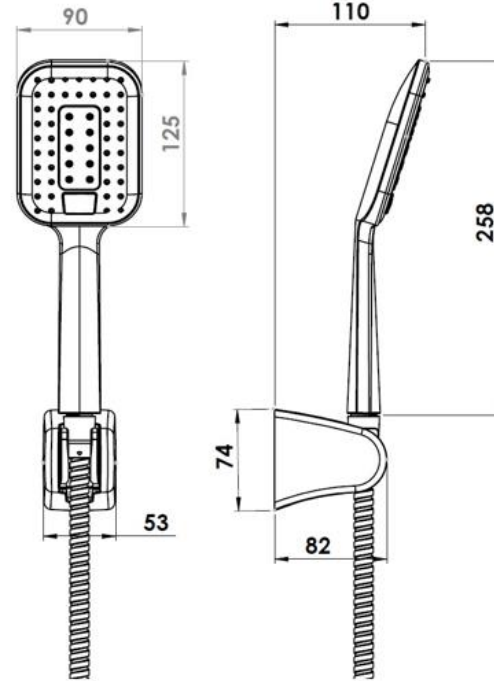

BB35037114 SQUARE ANKASTRE BANYO BATARYASI 2F SIVA ÜSTÜ KROME

BB35037114 SQUARE CONCEALED BATH MIXER 2F - SURFACE MOUNTED PART CHROME

BB45037144 BİEN SQUARE - ROUND YENİ ANKASTRE BANYO BATARYASI SIVA ALTI 2F

BB45037144 BİEN SQUARE& ROUND CONCEALED BATH MIXER 2F - CONCEALED PART

BD14033131 BİEN UNIQUE SQUARE MAFSALLI EL DUŞU SETİ 3F
BD14033131 BİEN UNIQUE SQUARE HAND SHOWER SET 3F

bien

BD34027124 BIEN UNIQUE SQUARE DUŞ BAŞLIĞI KROM 200X200 MM

BD34027124 BIEN UNIQUE SQUARE HEAD SHOWER CHROME 200X200 MM

BT16028105 DUŞ BAŞLIĞI BORUSU 40 cm KROME

BT16028105 SHOWER ARM 40 cm - FROM WALL CHROME

BT26028121 SQUARE ANKASTRE DUŞ ÇIKIŞ UCU - YD KROME
BT26028121 SQUARE SHOWER SPOUT WITH DIVERTER CHROME