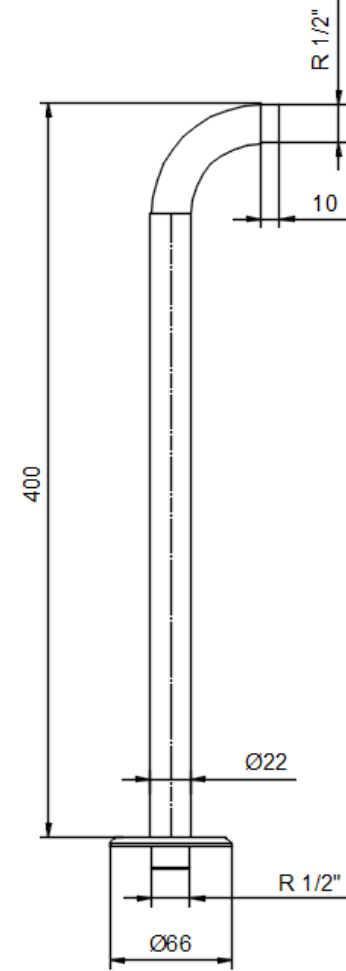

BB35037114 SQUARE ANKASTRE BANYO BATARYASI 2F SIVA ÜSTÜ KROME

BB35037114 SQUARE CONCEALED BATH MIXER 2F - SURFACE MOUNTED PART CHROME

BB45037144 BİEN SQUARE - ROUND YENİ ANKASTRE BANYO BATARYASI SIVA ALTI 2F

BB45037144 BİEN SQUARE& ROUND CONCEALED BATH MIXER 2F - CONCEALED PART

BD14033131 BİEN UNIQUE SQUARE MAFSALLI EL DUŞU SETİ 3F
BD14033131 BİEN UNIQUE SQUARE HAND SHOWER SET 3F

bien

BD34027124 BIEN UNIQUE SQUARE DUŞ BAŞLIĞI KROM 200X200 MM

BD34027124 BIEN UNIQUE SQUARE HEAD SHOWER CHROME 200X200 MM

BT16028105 DUŞ BAŞLIĞI BORUSU 40 cm KROME

BT16028105 SHOWER ARM 40 cm - FROM WALL CHROME

BT26028121 SQUARE ANKASTRE DUŞ ÇIKIŞ UCU - YD KROME
BT26028121 SQUARE SHOWER SPOUT WITH DIVERTER CHROME