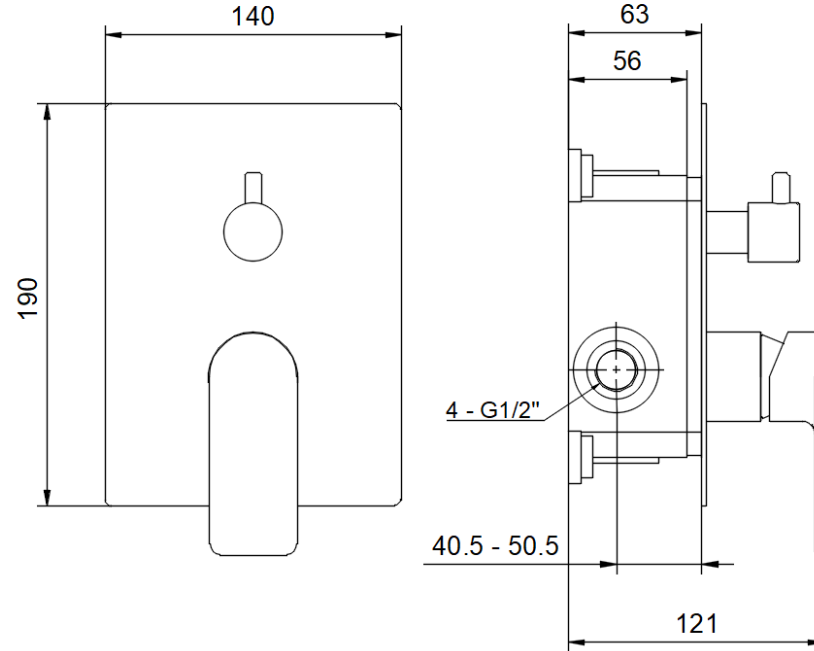

BB35037114 SQUARE ANKASTRE BANYO BATARYASI 2F SIVA ÜSTÜ KROME

BB35037114 SQUARE CONCEALED BATH MIXER 2F - SURFACE MOUNTED PART CHROME

BB45037144 BİEN SQUARE - ROUND YENİ ANKASTRE BANYO BATARYASI SIVA ALTI 2F

BB45037144 BİEN SQUARE& ROUND CONCEALED BATH MIXER 2F - CONCEALED PART

BD14033131 BİEN UNIQUE SQUARE MAFSALLI EL DUŞU SETİ 3F
BD14033131 BİEN UNIQUE SQUARE HAND SHOWER SET 3F

bien

BD34027124 BIEN UNIQUE SQUARE DUŞ BAŞLIĞI KROM 200X200 MM

BD34027124 BIEN UNIQUE SQUARE HEAD SHOWER CHROME 200X200 MM

BT16028105 DUŞ BAŞLIĞI BORUSU 40 cm KROME

BT16028105 SHOWER ARM 40 cm - FROM WALL CHROME

BT26028121 SQUARE ANKASTRE DUŞ ÇIKIŞ UCU - YD KROME
BT26028121 SQUARE SHOWER SPOUT WITH DIVERTER CHROME