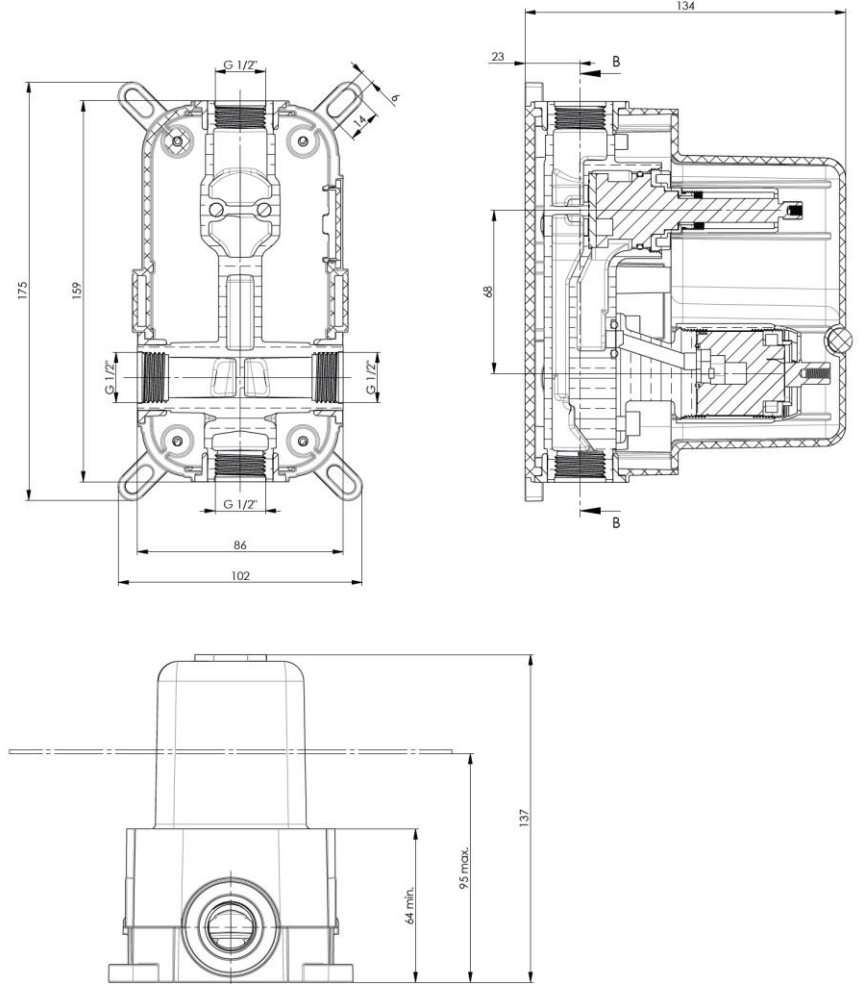

BB35037114 SQUARE ANKASTRE BANYO BATARYASI 2F SIVA ÜSTÜ KROME

BB35037114 SQUARE CONCEALED BATH MIXER 2F - SURFACE MOUNTED PART CHROME

BB45037144 BİEN SQUARE - ROUND YENİ ANKASTRE BANYO BATARYASI SIVA ALTI 2F

BB45037144 BİEN SQUARE& ROUND CONCEALED BATH MIXER 2F - CONCEALED PART

BD14033131 BİEN UNIQUE SQUARE MAFSALLI EL DUŞU SETİ 3F
BD14033131 BİEN UNIQUE SQUARE HAND SHOWER SET 3F

bien

BD34027124 BIEN UNIQUE SQUARE DUŞ BAŞLIĞI KROM 200X200 MM

BD34027124 BIEN UNIQUE SQUARE HEAD SHOWER CHROME 200X200 MM

BT16028105 DUŞ BAŞLIĞI BORUSU 40 cm KROME

BT16028105 SHOWER ARM 40 cm - FROM WALL CHROME

BT26028121 SQUARE ANKASTRE DUŞ ÇIKIŞ UCU - YD KROME
BT26028121 SQUARE SHOWER SPOUT WITH DIVERTER CHROME