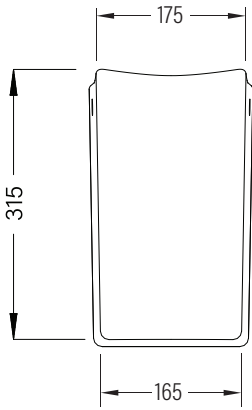

DOR

Asma Ayak Semi Pedestal

DRAA03201V00x

Vitreous China

Renkler & Colors

Buz Beyaz / Cool White

Uyumlu ürünler / Products suitable