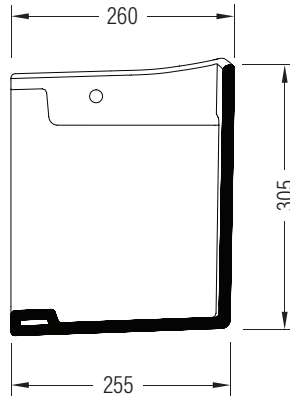

DOR

Asma Ayak Semi Pedestal

DRAA03201V00x

Vitreous China

Renkler & Colors

Buz Beyaz / Cool White

Uyumlu ürünler / Products suitable