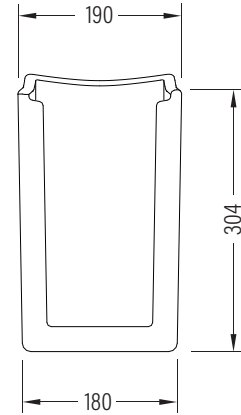

DOR

Asma Ayak Semi Pedestal

DRAA03201V00x

Vitreous China

Renkler & Colors

Buz Beyaz / Cool White

Uyumlu ürünler / Products suitable