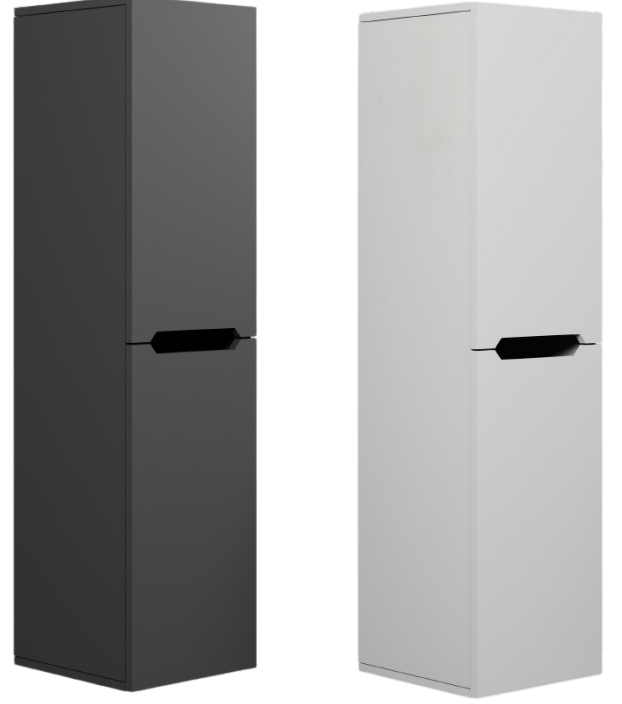

LUCRA

Banyo Dolabı (Yan Modül)

Bathroom Vanity (Side Module)

LCBY000K00BZ

LCBY000K00AT

Renkler & Colors

LCBY000K00BZ Beyaz / White

LCBY000K00AT Antrasit / Anthracite