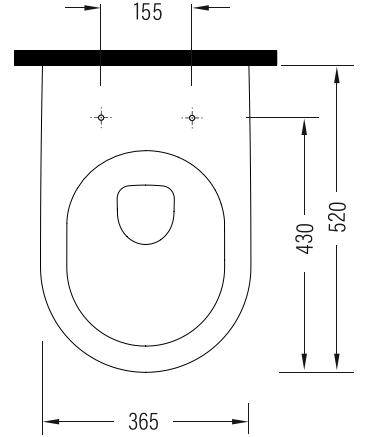

## SOLID

Asma Klozet SoftFlush (Vortex Yıkama Sistemi) 52 cm

Wall Hung WC Pan SoftFlush (Vortex Flushing System) 52 cm  
(Easywash)

SOKA052V1VE0x

Vitreous China

The product dimensions specified on this page include the measurements determined by the standards. It is important and recommended to measure only on the product for installation. All dimensions are shown in mm and are not binding. BIEN reserves the right to make changes in the appearance and technical details of the product.