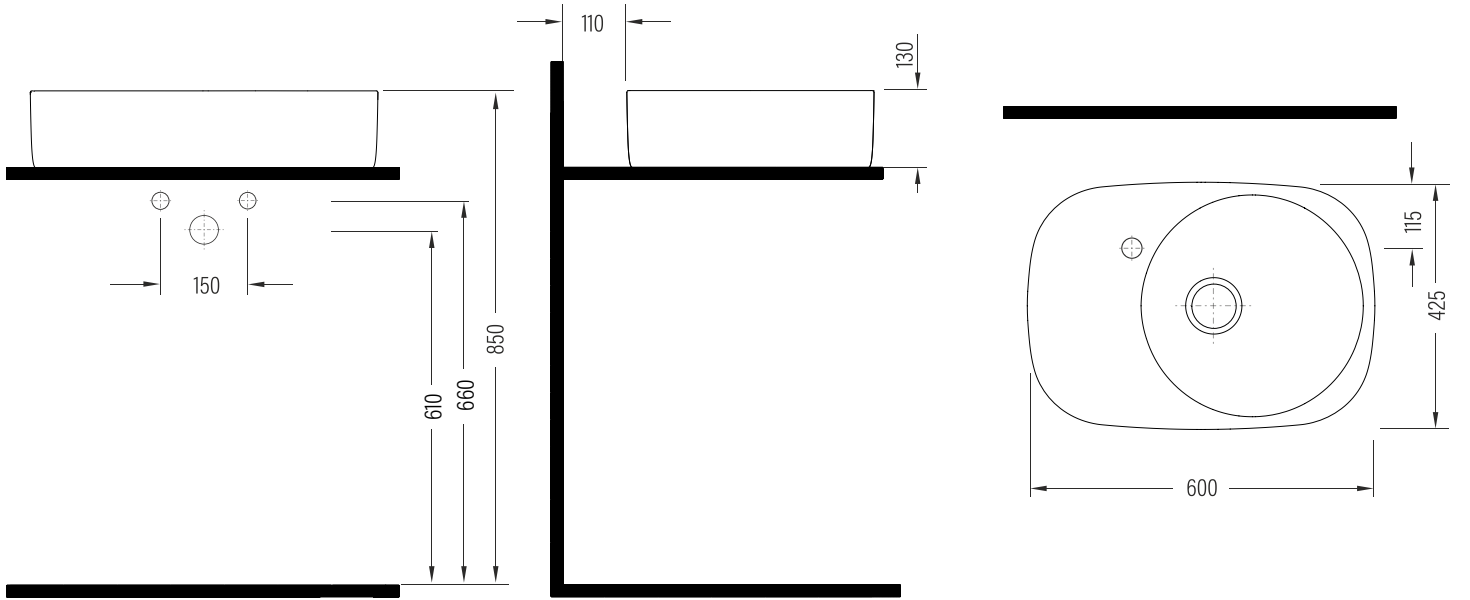

**SQ****Gövde Üstü Lavabo 60 cm (Soldan Etajerli)  
Countertop Washbasin 60 cm (With Shelf to Left)****SQLGL6001FD0x****Fine Fire Clay****Renkler & Colors**

Buz Beyaz / Cool White

**Uyumlu ürünler / Products suitable**