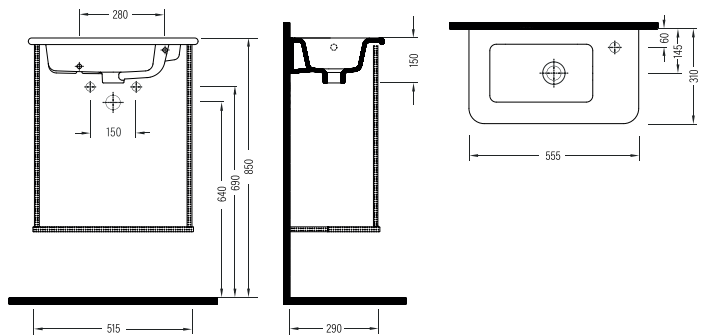

VANITY WASHBASIN
SINGLE HOLE
KSLK083B1FD1W5000
830x395mm

VANITY WASHBASIN
(RIGHT HAND TAP HOLE)
KSLKR41B1FD1W5000
410x225mm

VANITY WASHBASIN
(RIGHT HAND TAP HOLE)
KSLKR47B1FD1W5000
470x240mm

VANITY WASHBASIN
(RIGHT HAND TAP HOLE)
KSLKR55B1FD1W5000
555x310mm