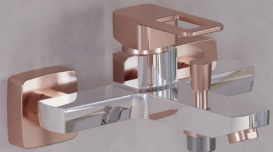

SHOW- ER TRAY