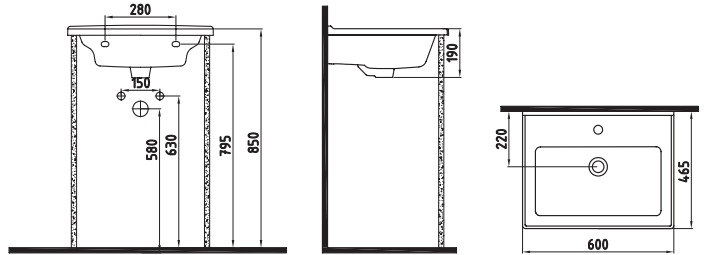

VANITY WASHBASIN
SINGLE HOLE
NPLK06001FD1W5000
600x470mm