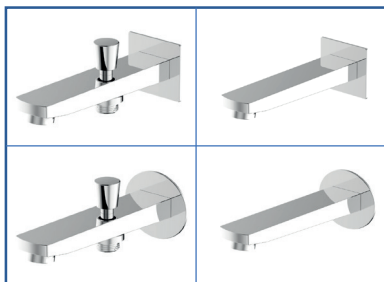

Spouts

Page: 210