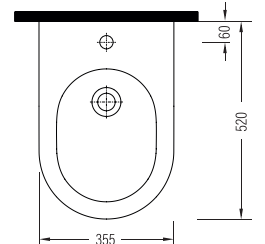

WALL HUNG BIDET
SINGLE HOLE
ROBA05001VD1W5000
500x355 mm

SINGLE BTW BIDET
SINGLE HOLE
ROBY05201VD1W5000
520x355 mm

ROUND BTW WC PAN
NO-RIM
ROKD063N1VPOW5000
620x355 mm

ORION CERAMIC CISTERN
BOTTOM INLET 50 cm
ORRS04101VDAW5000