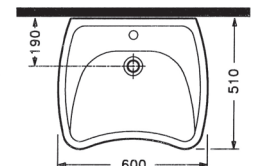

SINGLE PIECE DISABLED
WASHBASIN
SINGLE HOLE
TPLE06001VD1W5000
600x510mm