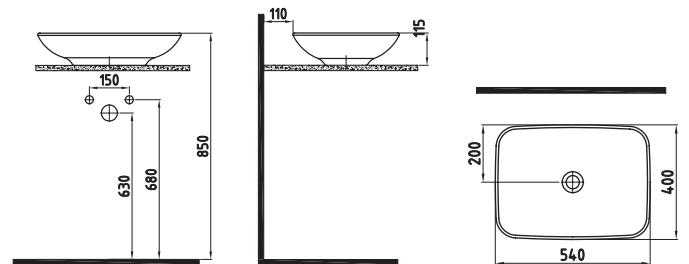

COUNTERTOP
WASHBASIN
WITHOUT HOLE
HRLG05401FDOW5000
540x400mm