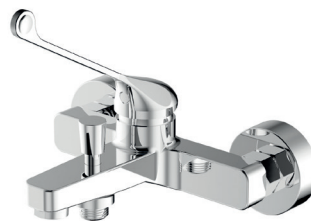

BATH MIXER (FOR SPECIAL NEEDS)
BB01058115

Pieces In Box : **4**
Spout Length : **155 mm**
Shower Hose Connection Type : **G 1/2"**
• Locked Type Diverter
CHROME