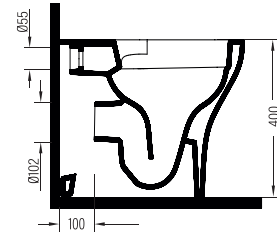

VTMU11W5W5HB0 (monoslim)

BIEN VENTO MONOSLIM PROPLAST SOFTCLOSE EASYRELEASE SEAT COVER

VTMP11W5W50B0 (monoslim)

RO- NIN

RONIN

NEW

WALL HUNG WC PAN
NO-RIM
ROKA050N1VPOW5000
500x360 mm

SINGLE BTW WC PAN
NO-RIM
ROKK052N1VPOW5000
520x355 mm