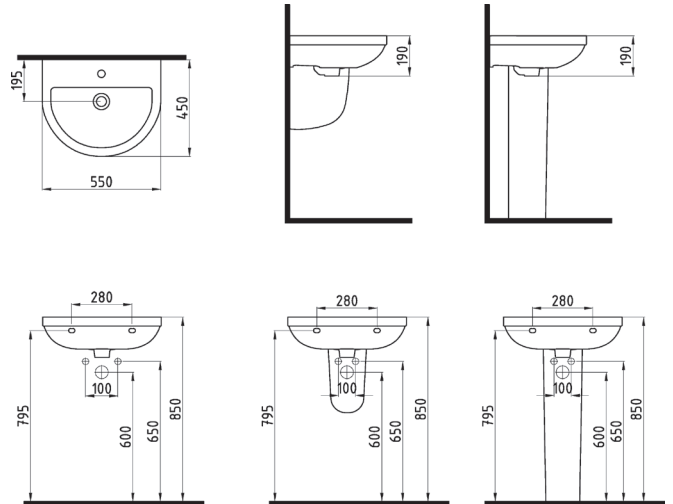

ORION SEMI PEDESTAL
WHITE
ORAA03201V00W5000
32 cm

ORION FULL PEDESTAL
WHITE
ORAK07101V00W5000
71 cm

BIDET
CPBY06201VD1W5000
620x370mm

BTW WC PAN
NO-RIM
CPKD062N2VP0W5000
620x365 mm

ORION CERAMIC CISTERN
ORRS04101VDAW5000
410x370 mm