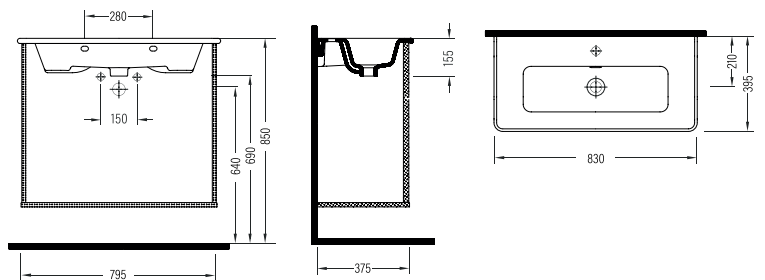

VANITY WASHBASIN
SINGLE HOLE
KSLK083B1FD1W5000
830x395mm