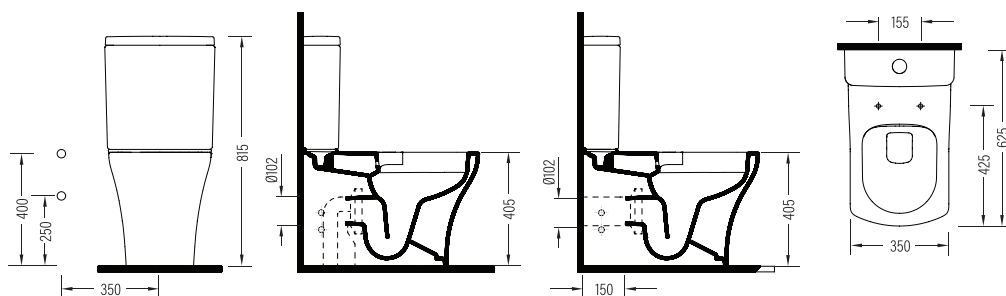

SQUARE BTW WC PAN
NO-RIM
RSKD063N1VPOW5000
625x425 mm

ORION CERAMIC CISTERN
BOTTOM INLET
ORRS04101VDAW5000

COMPATIBLE SEAT COVER

BIEN RICO UF/DUROPLAST AB SOFTCLOSE EASYRELEASE SEAT COVER
RCEU11W5W5HB0 (elite) RCMU11W5W5HB0 (monoslim)

BIEN RICO MONOSLIM PROPLAST SOFTCLOSE EASYRELEASE SEAT COVER
RCMP11W5W50B0 (monoslim)

FOR RSKD063N1VPOW5000 :

BIEN SALVO UF/DUROPLAST AB SOFTCLOSE EASYRELEASE SEAT COVER
SVEU11W5W5HB0 (elite) SVMU11W5W5HB0 (monoslim)

BIEN SALVO PP/PROPLAST SOFTCLOSE EASYRELEASE SEAT COVER
SVMP11W5W50B0 (monoslim)