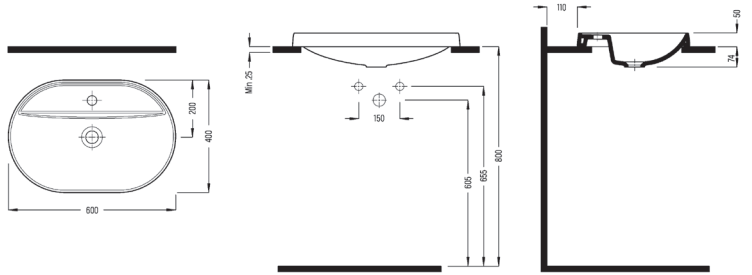

OBLONG EMBEDDED
COUNTERTOP WASHBASIN
SINGLE HOLE
SOLU06001FD1W5000
600x400 mm