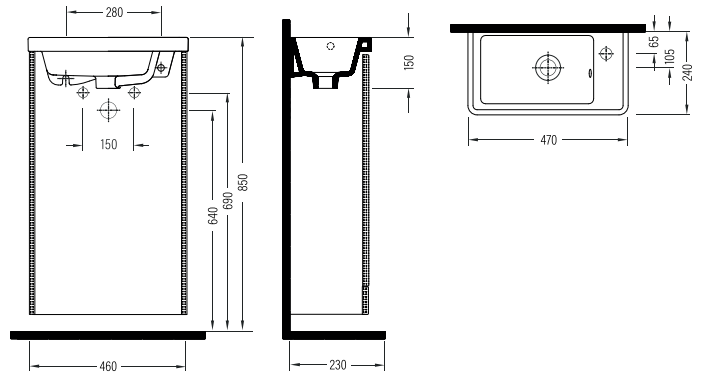

VANITY WASHBASIN
SINGLE HOLE
KSLK083B1FD1W5000
830x395mm

VANITY WASHBASIN
(RIGHT HAND TAP HOLE)
KSLKR41B1FD1W5000
410x225mm

VANITY WASHBASIN
(RIGHT HAND TAP HOLE)
KSLKR47B1FD1W5000
470x240mm

VANITY WASHBASIN
(RIGHT HAND TAP HOLE)
KSLKR55B1FD1W5000
555x310mm