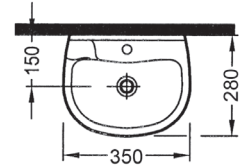

SINGLE PIECE
WASHBASIN WALL
MOUNTING OPTION
WITHOUT HOLE
TPLS03601VDOW5000
360x280mm

SINGLE PIECE
WASHBASIN WALL
MOUNTING OPTION
WITH SINGLE HOLE
TPLS03601VD1W5000
360x280mm