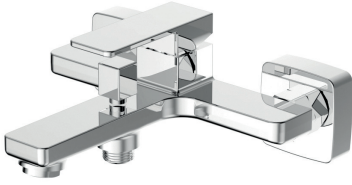

DANTE

BATH MIXER
BB01070102

Pieces In Box : **4**
Spout Length : **179 mm**
Shower Hose Connection Type : **G 1/2"**

• *Locked Type Diverter*

CHROME