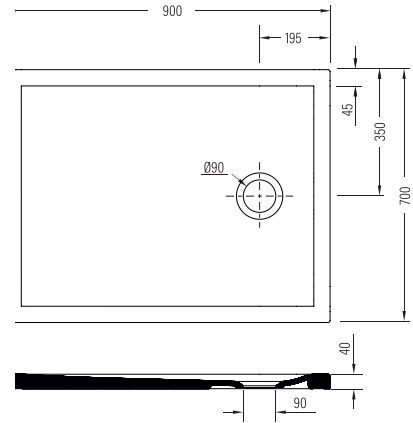

SHOW- ER TRAY

SHOWER TRAY

NEW

SHOWER TRAY
COOL WHITE
TPTD00001F02W5000
70X90 CM

SHOWER TRAY ANTI SLIP
TPTDA0001F02W5000
70X90 CM

SHOWER TRAY
COOL WHITE
TPTD00002F02W5000
80X80 CM

SHOWER TRAY ANTI SLIP
TPTDA0002F02W5000
70X90 CM