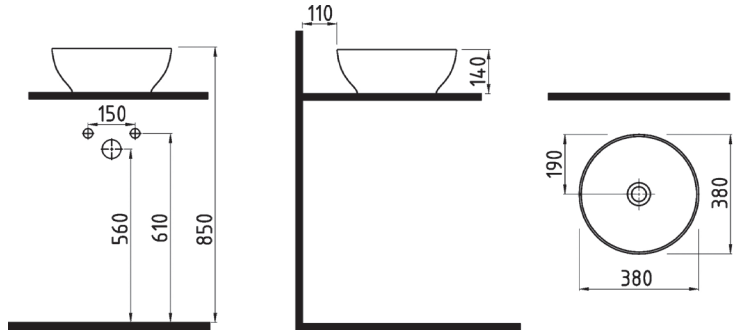

ROUND COUNTERTOP
WASHBASIN
WITH HOLE
MTLG04202FD1W5000
420x420mm

SQUARE COUNTERTOP
WASHBASIN
WITHOUT HOLE
MTLG03801FDOW5000
380x380mm

RECTANGLE
COUNTERTOP WB.
WITH HOLE
MTLG06501FD1W5000
650x450mm

MOTTO

ROUND COUNTERTOP
WASHBASIN
WITHOUT HOLE
MTLG03802FDOW5000
Ø 380mm