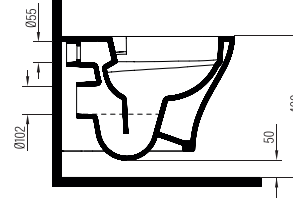

VTMU11W5W5HB0 (monoslim)

BIEN VENTO MONOSLIM PROPLAST SOFTCLOSE EASYRELEASE SEAT COVER

VTMP11W5W50B0 (monoslim)

RO- NIN

RONIN

NEW

WALL HUNG WC PAN
NO-RIM
ROKA050N1VPOW5000
500x360 mm

SINGLE BTW WC PAN
NO-RIM
ROKK052N1VPOW5000
520x355 mm