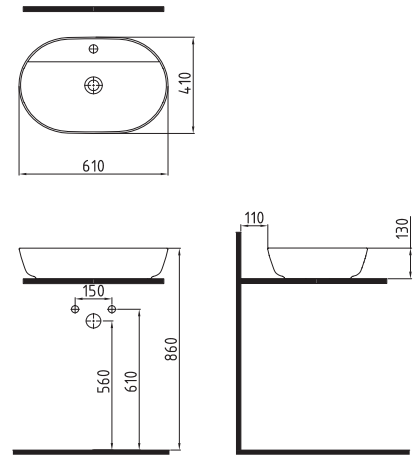

COUNTERTOP WASHBASIN
SINGLE HOLE
GOLD COATED
FALG06001FD1G2SZO
610x410mm