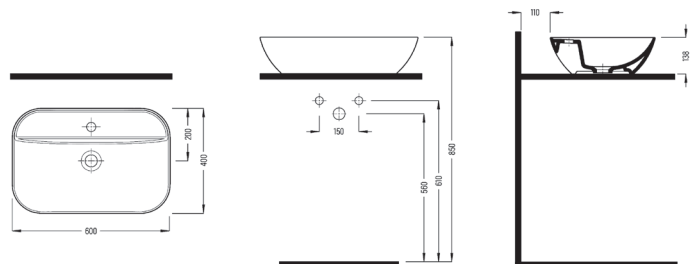

COMPATIBLE SEAT COVER

BIEN AMARO SLIM UF/DUROPLAST AB SOFTCLOSE EASYRELEASE SEAT COVER
ARSU11W5W5HB0

BIEN SOLO MONOSLIM PP/PROPLAST SOFTCLOSE EASYRELEASE SEAT COVER
SLMP11W5W50B0