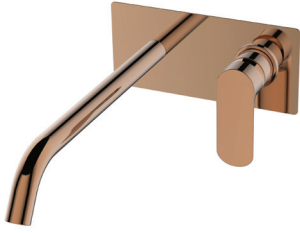

CONCEALED BASIN MIXERS

CONCEALED BASIN MIXER
SURFACE MOUNTED PARTS
ROUND - ROSE GOLD
BL45020212

Pieces In Box : 1
Spout Length : 176 mm

- Spout Length 176 mm
- For installation please combine with only BL45020213 item code
- Easy assembly system for spout
- Please install concealed parts referring to minimum and maximum dimensions
- Not available for thick surface finishing tiles like marble and granite

ROSE GOLD