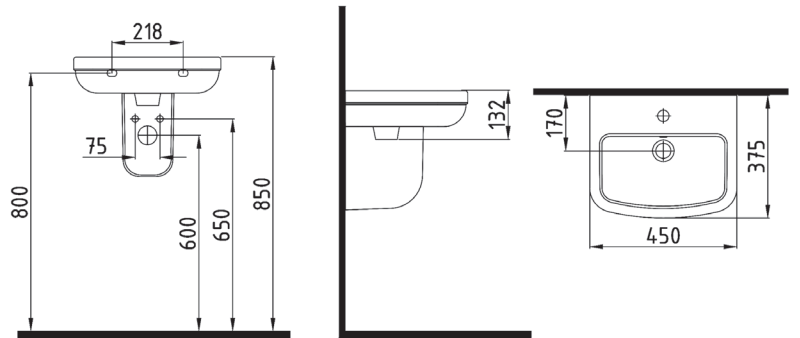

WASHBASIN WALL
MOUNTING OPTION
SINGLE HOLE
DRLS04501VD1W5000
450x370mm

WALL-HUNG WC PAN
NO-RIM
DRKA050N2VPOW5000
500x350mm