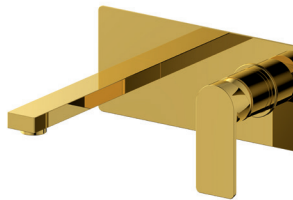

CONCEALED BASIN MIXER
SURFACE MOUNTED PARTS
SQUARE - GOLD
BL45020329

Pieces In Box : 1
Spout Length : 187 mm

- Spout Length 187 mm
- For installation please combine with only BL45020309 item code
- •Easy assembly system for spout
- •Please install concealed parts referring to minimum and maximum dimensions
- •Not available for thick surface finishing tiles like marble and granite

GOLD