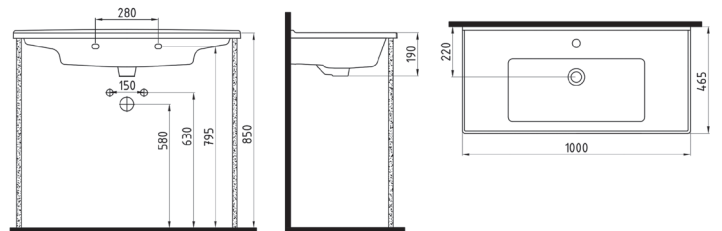

VANITY WASHBASIN
SINGLE HOLE
NPLK10001FD1W5000
1000x470mm