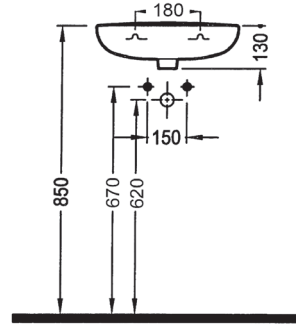

SINGLE PIECE
WASHBASIN WALL
MOUNTING OPTION
WITHOUT HOLE
TPLS04101VDOW5000
405x260mm

SINGLE PIECE
WASHBASIN WALL
MOUNTING OPTION
SINGLE HOLE
TPLS04101VD1W5000
405x260mm