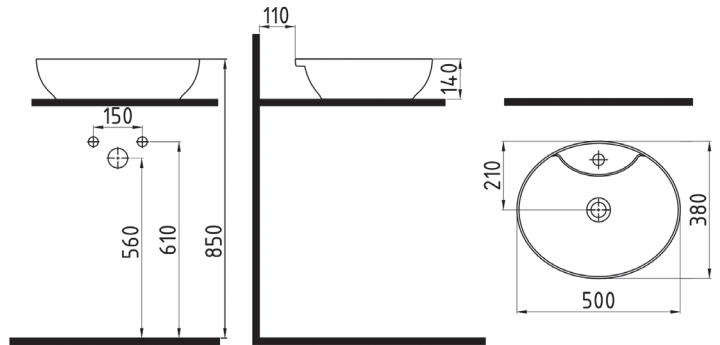

RECTANGLE
COUNTERTOP
WASHBASIN
WITHOUT HOLE
MTLG05003FDOW5000
495x380mm