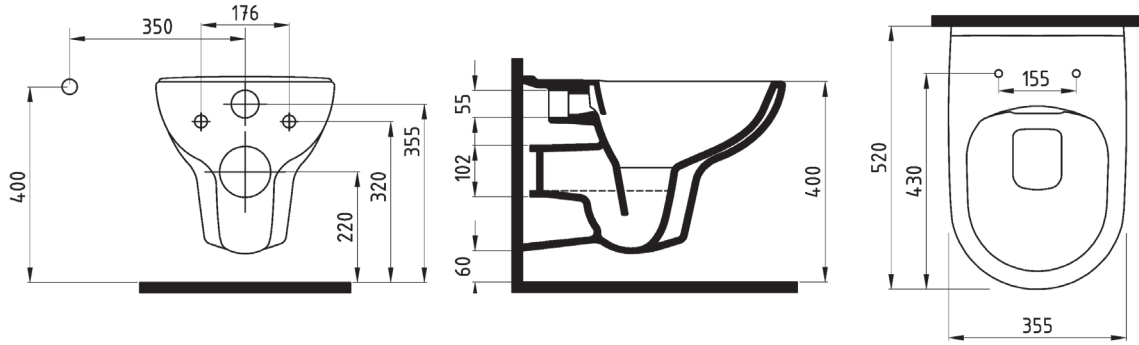

COMPATIBLE SEAT COVER

BIEN VENTO UF/DUROPLAST AB SOFTCLOSE EASYRELEASE SEAT COVER

VTEU11W5W5HB0 (elite)

VTMU11W5W5HB0 (monoslim)

BIEN VENTO MONOSLIM PROPLAST SOFTCLOSE EASYRELEASE SEAT COVER

VTMP11W5W50B0 (monoslim)