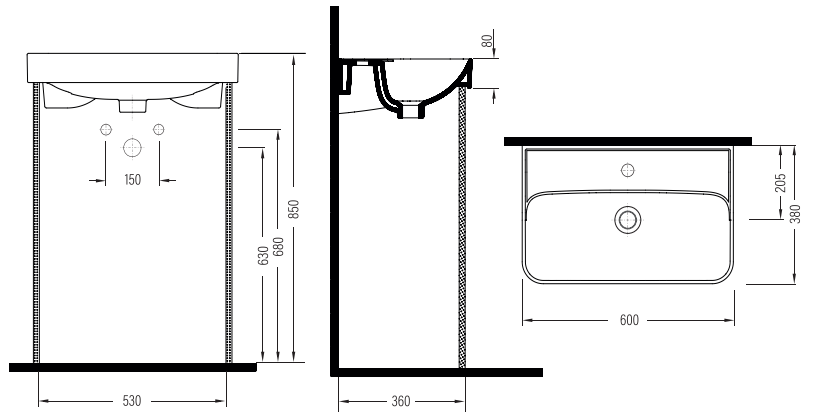

VANITY WASHBASIN
SINGLE HOLE
ROLK060B2FD1W5000
600x450 mm