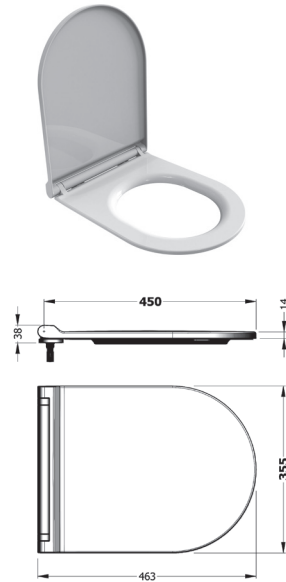

VENTO MONOSLIM
PROPLAST SOFTCLOSE
EASYRELEASE SEAT
COVER

VTMP11W5W50B0