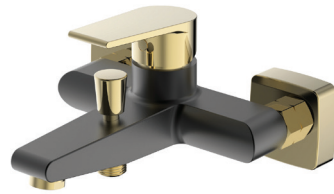

BATH MIXER
BB01067413

Pieces In Box : **4**
Spout Length : **177 mm**
Shower Hose Connection Type : **G 1/2"**

BLACK - GOLD