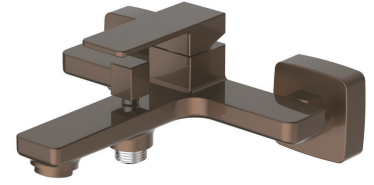

BATH MIXER
BB01070510

Pieces In Box : **4**
Spout Length : **179 mm**
Shower Hose Connection Type : **G 1/2"**

• *Locked Type Diverter*

MATT BRONZE