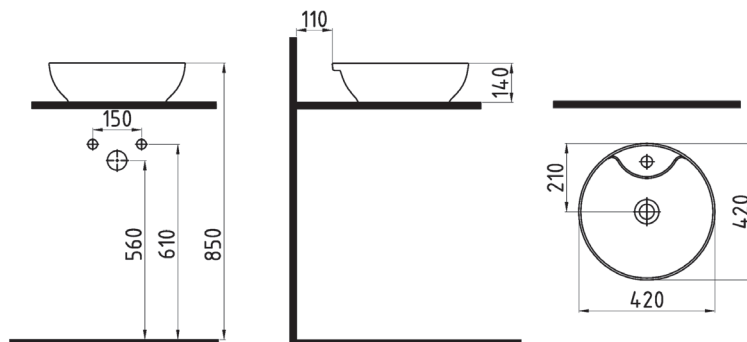

ROUND COUNTERTOP
WASHBASIN
WITH HOLE
MTLG04202FD1W5000
420x420mm