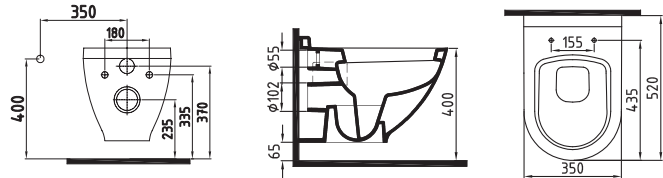

WALL HUNG WC PAN
BOX-RIM
HRKA052AMVPOW5000
520x350mm