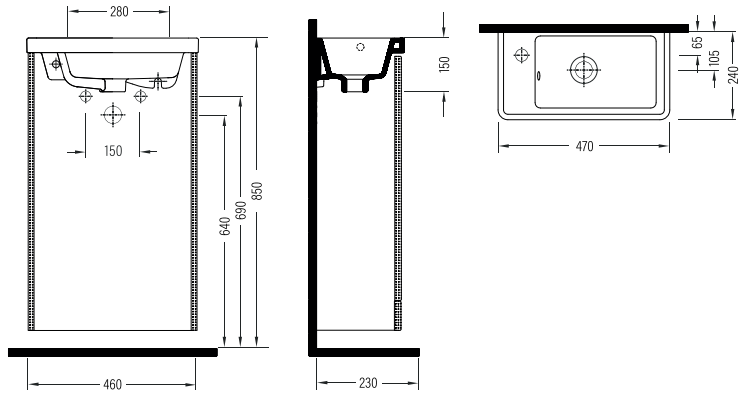

VANITY WASHBASIN
(LEFT HAND TAP HOLE)
KSLKL47B1FD1W5000
470x240mm