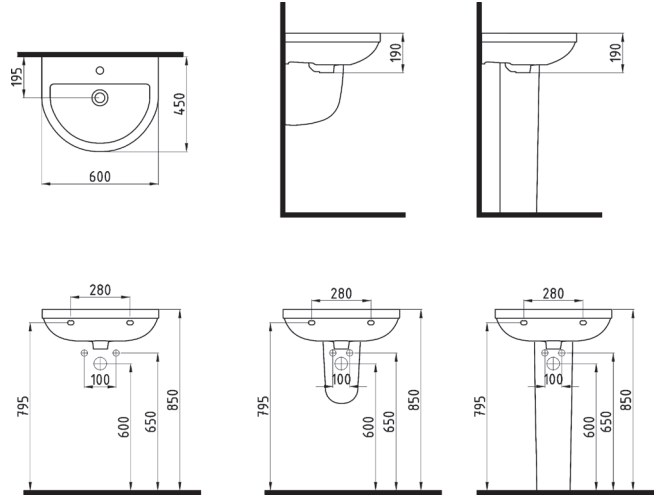

WB. WALL MOUNTING
OPTION
SINGLE HOLE WHITE
CPLS055B1VD1W5000
550x450 mm