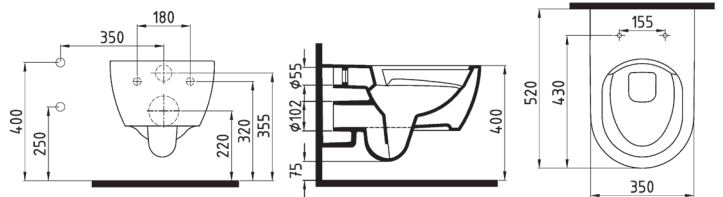

N3 WALL HUNG WC PAN
NO-RIM
HRKA052N3VPOW5000
520x350mm