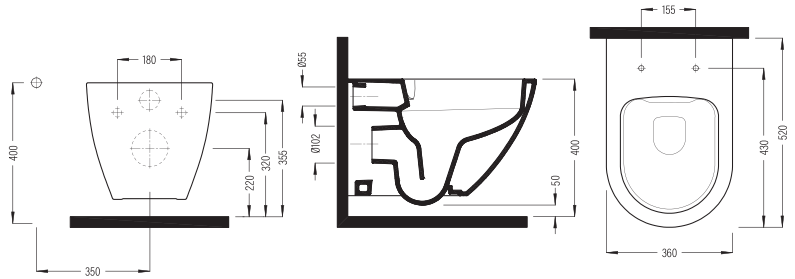

WALL HUNG WC PAN
NO-RIM
NCKA052H1VPOW5000
520x360 mm