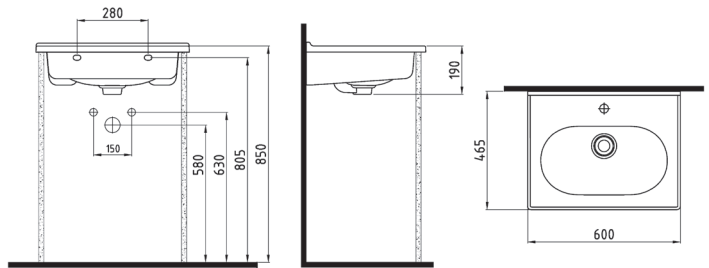

URINAL TOP INLET
NPPS05201VSUW5000
 520x365mm

URINAL EAR INLET
NPPS05201VSAW5000
 520x365mm

WALL SEPERATOR
NPPA06801V00W5000
 680x350mm

FER- RA

VANITY WASHBASIN
SINGLE HOLE
FELK060B1FD1W5000
600x465mm

VANITY WASHBASIN
SINGLE HOLE
FELK070B1FD1W5000
700x465mm