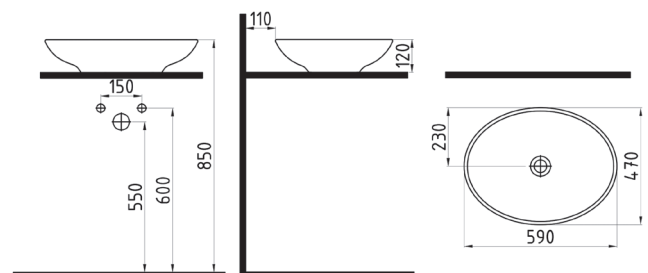

COUNTERTOP
WASHBASIN
WITHOUT HOLE
HRLG05901FDOW5000
590x470mm