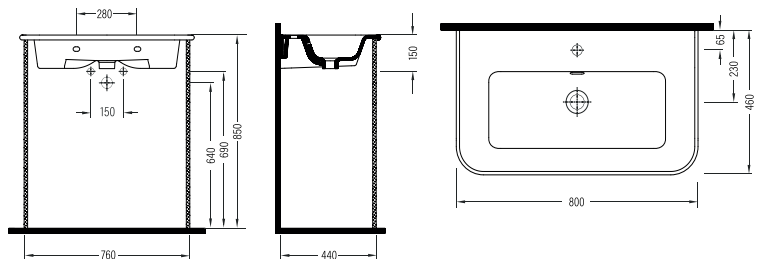

VANITY WASHBASIN
SINGLE HOLE
KSLK080B1FD1W5000
800x460mm