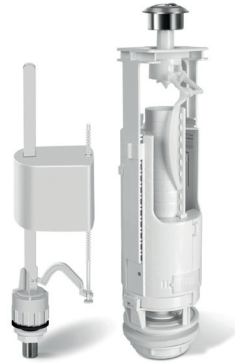

FILL AND FLUSH VALVES

TYPE 5 FILL VALVE AND
DUAL FLUSH VALVE KIT FOR
CERAMIC CISTERNS
YRSIT0353002