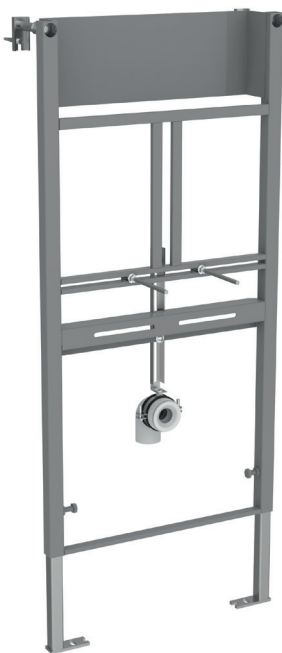

FRA-U
SANITARY INSTALLATION
FRAME FOR URINALS
FRFDU00000B0