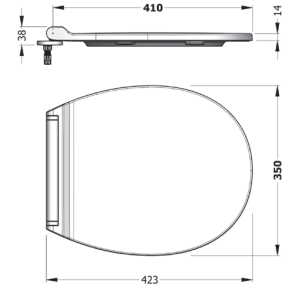

SOLO

ADESSO

SOLO MONOSLIM
PROPLAST SOFTCLOSE
EASYRELEASE SEAT
COVER

SLMP11W5W50B0

ADESSO MONOSLIM
PROPLAST SOFTCLOSE
EASYRELEASE SEAT
COVER

ASMP11W5W50B0

ASTRO

AMARO

ASTRO ELITE UF/
DUROPLAST SOFTCLOSE
EASYRELEASE SEAT
COVER

ATEU11W5W5HB0

AMARO SLIM UF/
DUROPLAST AB/
SOFTCLOSE EASYRELEASE
SEAT COVER

ARSU11W5W5HB0