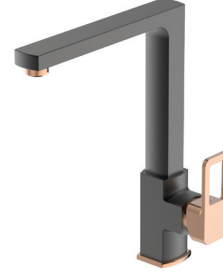

KITCHEN MIXER
BE11065408

Pieces In Box : **4**
Spout Length : **195 mm**
Spout Height : **264 mm**

BLACK - ROSE GOLD