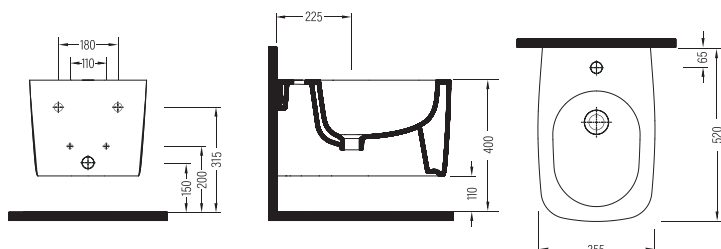

WALL HUNG BIDET
SQBA05201VD1W5000
520x355 mm