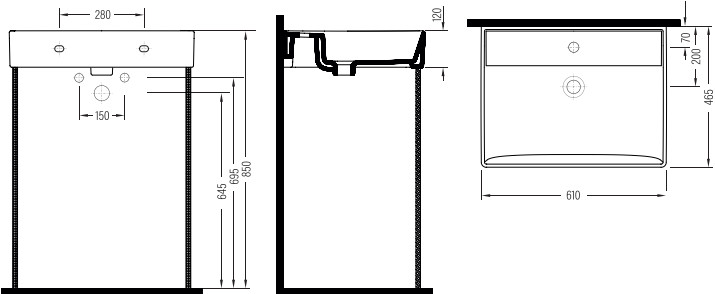

COUNTERTOP WASHBASIN
SINGLE HOLE
MSLG060B1FD1W5000
610x465mm