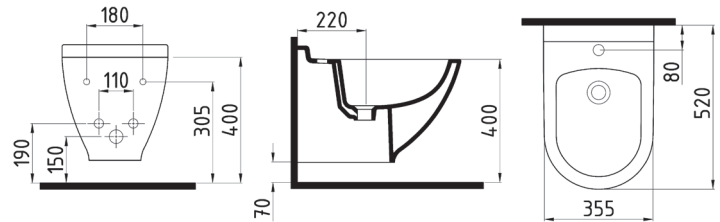

N3 WALL HUNG WC PAN
NO-RIM
HRKA052N3VPOW5000
520x350mm

WALL HUNG WC PAN
BOX-RIM
HRKA052AMVPOW5000
520x350mm

N3 WALL HUNG BIDET
SINGLE HOLE
HRBA05203VD1W5000
530x350mm

WALL HUNG BIDET
SINGLE HOLE
HRBA05201VD1W5000
520x350mm