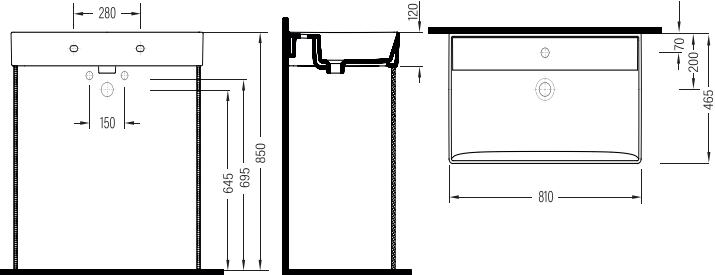

**MATIS-
SE**

COUNTERTOP WASHBASIN
SINGLE HOLE
MSLG050B1FD1W5000
510x465mm

COUNTERTOP WASHBASIN
SINGLE HOLE
MSLG060B1FD1W5000
610x465mm

COUNTERTOP WASHBASIN
SINGLE HOLE
MSLG080B1FD1W5000
810x465mm

COUNTERTOP WASHBASIN
SINGLE HOLE
MSLG10001FD1W5000
1010x465mm