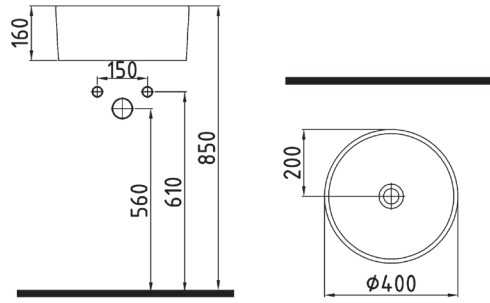

HARMONY

HARMONY URINAL
REAR INLET WITH
PHOTOCELL BATTERY/
ELECTRIC COOL WHITE
EXT.
HRPS06205VSAW5000
400x350mm