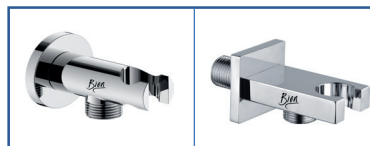

Shower Outlets

Page: 210

Hand Shower Sets

Page: 192

Hand Shower Sets

Page: 192