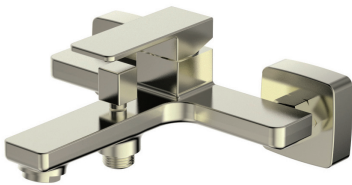

BATH MIXER
BB01070630

Pieces In Box : **4**
Spout Length : **179 mm**
Shower Hose Connection Type : **G 1/2"**

• *Locked Type Diverter*

MATT BRUSHED NICKEL