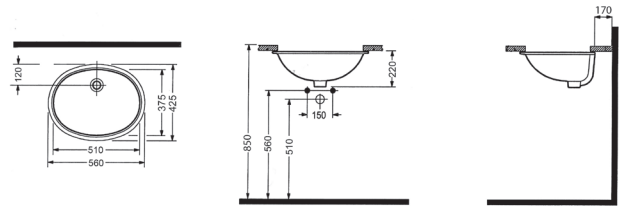

SINGLE PIECE
UNDERCOUNTER
WASHBASIN
WITHOUT HOLE
TPLA05001VDOW5000
50 cm