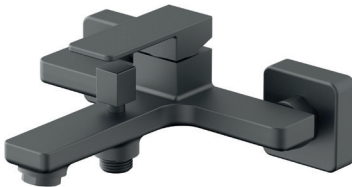

• *Locked Type Diverter*

MATT BLACK

BATH MIXER
BB01070510

Pieces In Box : **4**
Spout Length : **179 mm**
Shower Hose Connection Type : **G 1/2"**

• *Locked Type Diverter*

MATT BRONZE

BATH MIXER
BB01070514

Pieces In Box : **4**
Spout Length : **179 mm**
Shower Hose Connection Type : **G 1/2"**