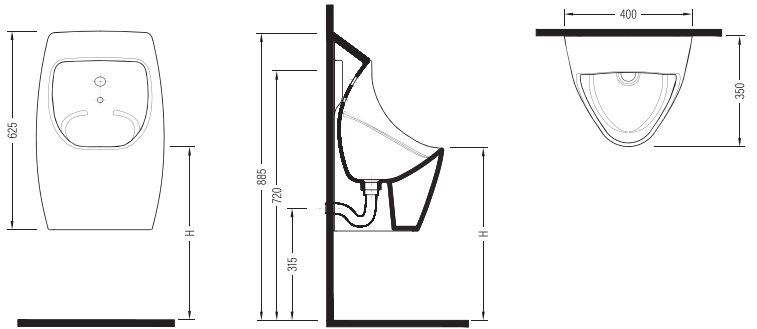

HARMONY

N5 WALL HUNG WC PAN
NO-RIM
HRKA052N5VPOW5000
525x350mm