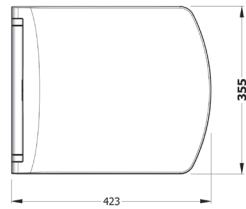

SALVO MONOSLIM
UF/DUROPLAST AB
SOFTCLOSE EASYRELEASE
SEAT COVER

SVMU11W5W5HB0