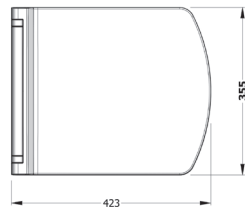

SALVO

SALVO ELITE UF/
DUROPLAST AB
SOFTCLOSE EASYRELEASE
SEAT COVER

SVEU11W5W5HB0

SALVO MONOSLIM
UF/DUROPLAST AB
SOFTCLOSE EASYRELEASE
SEAT COVER

SVMU11W5W5HB0

SALVO MONOSLIM
PROPLAST SOFTCLOSE
EASYRELEASE SEAT
COVER

SVMP11W5W50B0