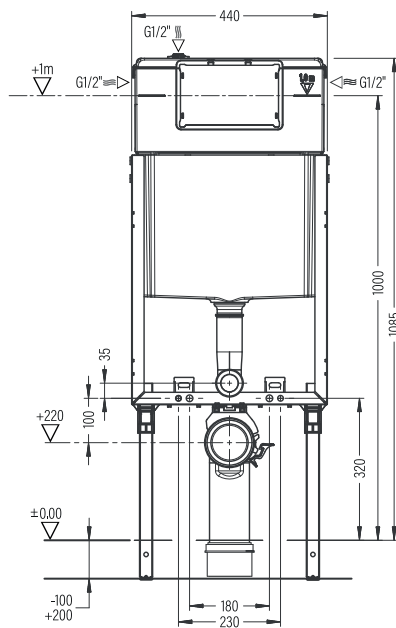

ULTIMATE PRO-T CONCEALED
IN-WALL CISTERN WITH STAND-
ING SUPPORTS, 3/6LT
ULCT630000TB0