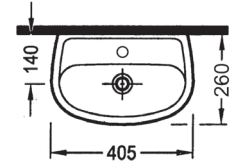

SINGLE PIECE
WASHBASIN WALL
MOUNTING OPTION
WITHOUT HOLE
TPLS04101VDOW5000
405x260mm

SINGLE PIECE
WASHBASIN WALL
MOUNTING OPTION
SINGLE HOLE
TPLS04101VD1W5000
405x260mm