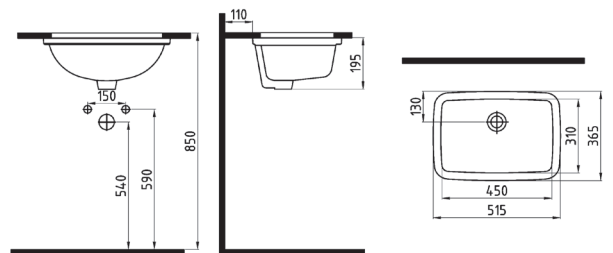

SINGLE PIECE
UNDERCOUNTER
WASHBASIN
WITHOUT HOLE
TPLA04501VDOW5000
45 cm