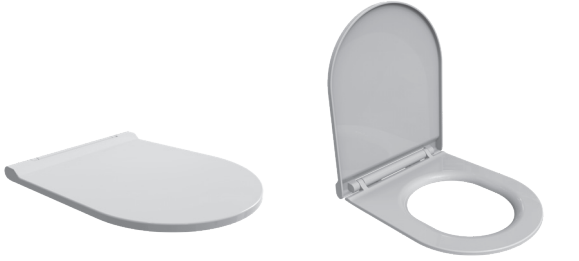

SOLO

ADESSO

SOLO MONOSLIM
PROPLAST SOFTCLOSE
EASYRELEASE SEAT
COVER

SLMP11W5W50B0