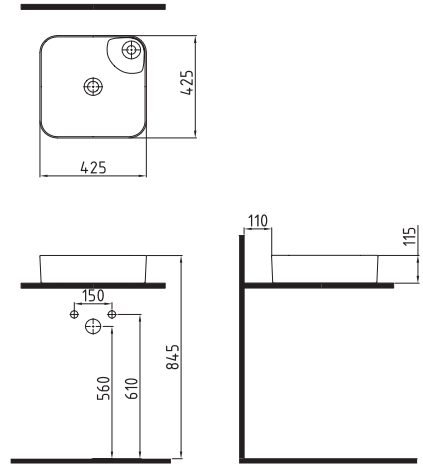

COUNTERTOP WASHBASIN
SINGLE HOLE
GOLD COATED
FALGO4302FD1G2SZO
425x425mm