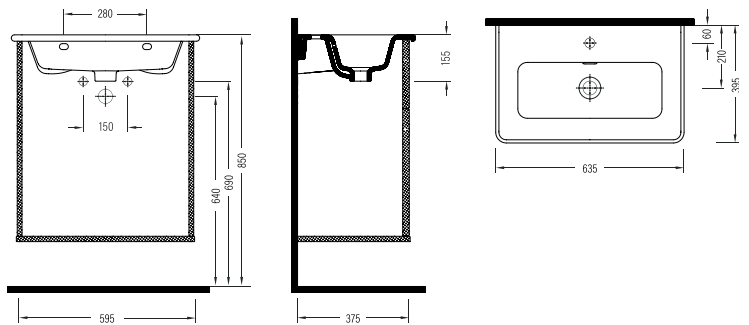

VANITY WASHBASIN
SINGLE HOLE
KSLK080B1FD1W5000
800x460mm

VANITY WASHBASIN
(LEFT HAND TAP HOLE)
KSLKL47B1FD1W5000
470x240mm

VANITY WASHBASIN
SINGLE HOLE
KSLK060B1FD1W5000
600x460mm

VANITY WASHBASIN
SINGLE HOLE
KSLK063B1FD1W5000
635x395mm