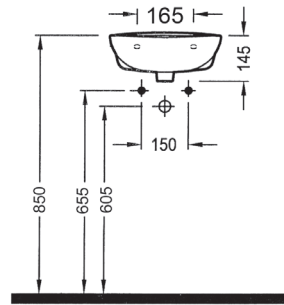

SINGLE PIECE
WASHBASIN WALL
MOUNTING OPTION
WITHOUT HOLE
TPLS03601VDOW5000
360x280mm

SINGLE PIECE
WASHBASIN WALL
MOUNTING OPTION
WITH SINGLE HOLE
TPLS03601VD1W5000
360x280mm