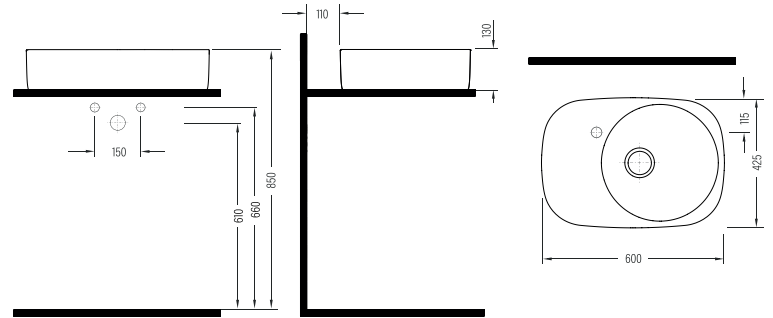

COUNTERTOP
WASHBASIN
SQLGL6001FD1W5000
600x425 mm