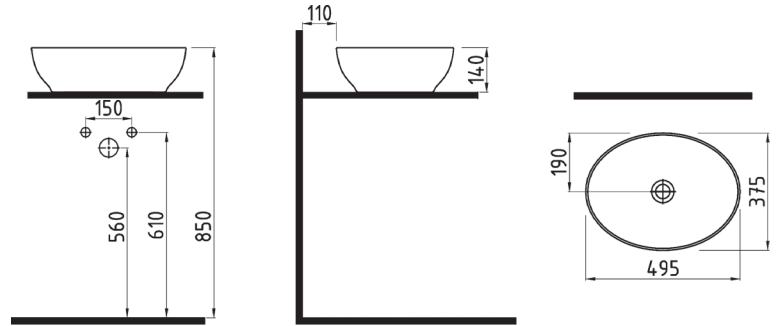

OVAL COUNTERTOP
WASHBASIN
WITHOUT HOLE
MTLG05002FDOW5000
495x375mm