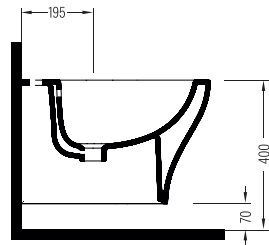

WALL HUNG BIDET
SINGLE HOLE
ROBA05001VD1W5000
500x355 mm

SINGLE BTW BIDET
SINGLE HOLE
ROBY05201VD1W5000
520x355 mm

ROUND BTW WC PAN
NO-RIM
ROKD063N1VPOW5000
620x355 mm

ORION CERAMIC CISTERN
BOTTOM INLET 50 cm
ORRS04101VDAW5000