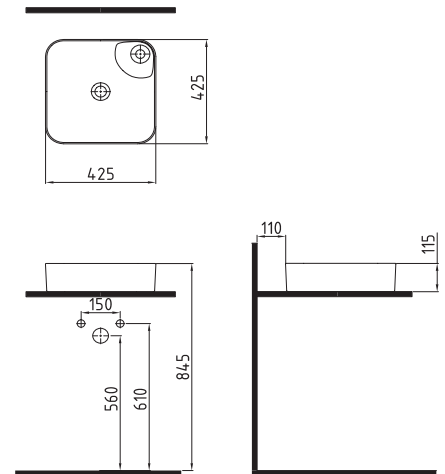

COUNTERTOP WASHBASIN
SINGLE HOLE
PLATINUM COATED
FALGO4302FD1X2SZO
425x425mm