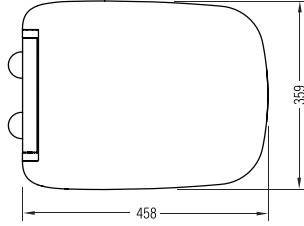

AMARO

ASTRO ELITE UF/
DUROPLAST SOFTCLOSE
EASYRELEASE SEAT
COVER

ATEU11W5W5HB0

AMARO SLIM UF/
DUROPLAST AB/
SOFTCLOSE EASYRELEASE
SEAT COVER

ARSU11W5W5HB0

SQ FLAT UF/
DUROPLAST
SOFTCLOSE
EASYRELEASE SEAT
COVER
SQFU11W5W5HB0