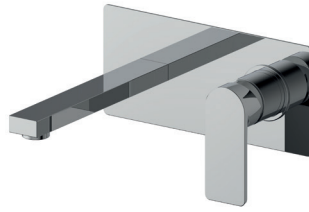

CONCEALED BASIN MIXER
SURFACE MOUNTED PARTS
SQUARE - CHROME
BL45020127

Pieces In Box : 1
Spout Length : 187 mm

- Spout Length 187 mm
- For installation please combine with only BL45020105 item code
- •Easy assembly system for spout
- •Please install concealed parts referring to minimum and maximum dimensions
- •Not available for thick surface finishing tiles like marble and granite

CHROME