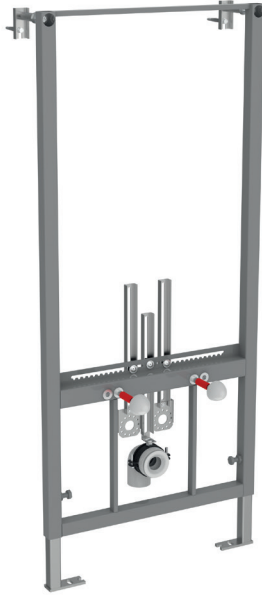

ULTIMATE

FRA-B
SANITARY INSTALLATION
FRAME FOR BIDETS
FRFDBD00000B0