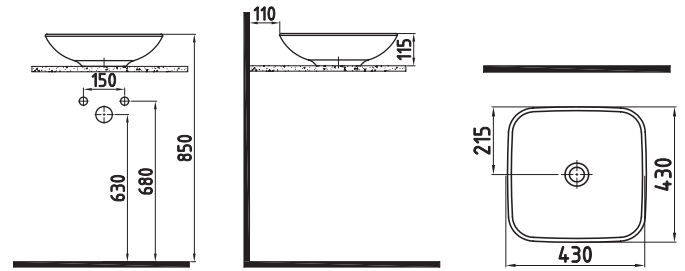

COUNTERTOP
WASHBASIN
WITHOUT HOLE
HRLG04301FDOW5000
430x430mm