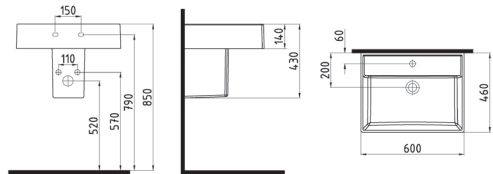

COUNTERTOP WB.
SINGLE HOLE
INLG05001FD1W5000
500mm