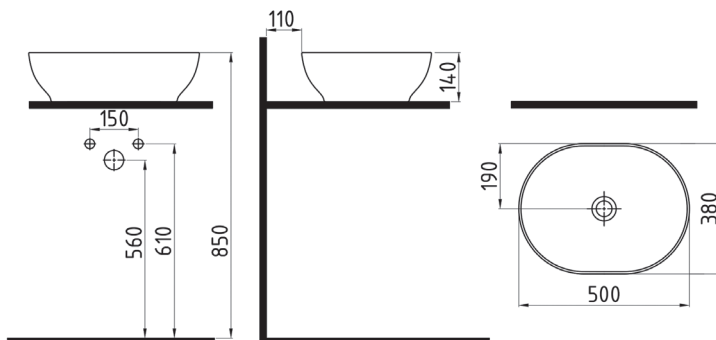

VANITY WASHBASIN
(LEFT HAND TAP HOLE)
KSLKL55B1FD1W5000
555x310mm

MOT-
TO

OBLONG COUNTERTOP
WASHBASIN
WITHOUT HOLE
MTLG05001FDOW5000
500x380mm

SQUARE COUNTERTOP
WASHBASIN
WITH HOLE
MTLG04201FD1W5000
420x420mm