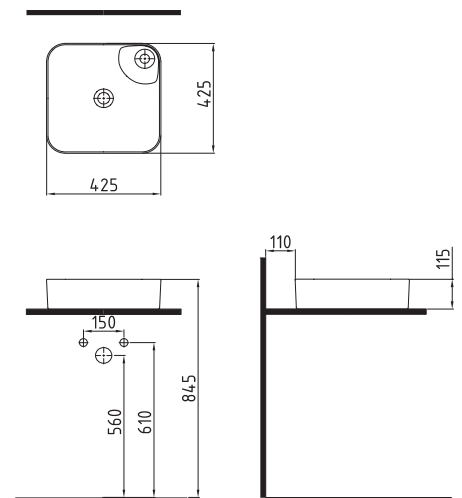

FLAME

COUNTERTOP WASHBASIN
SINGLE HOLE
ROSE GOLD COATED
FALGO4302FD1G5SZO
425x425mm

COUNTERTOP WASHBASIN
SINGLE HOLE
GOLD COATED
FALGO4302FD1G2SZO
425x425mm

COUNTERTOP WASHBASIN
SINGLE HOLE
PLATINUM COATED
FALGO4302FD1X2SZO
425x425mm