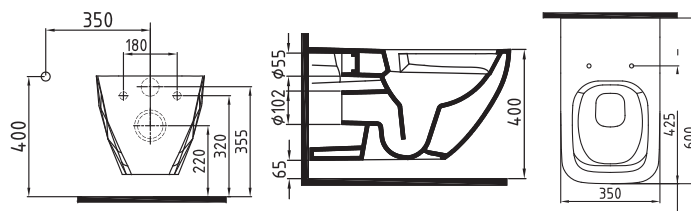

WALL HUNG WC PAN
NO-RIM
KRKA060N1VPOW5000
600x350mm

COMPATIBLE SEAT COVER

BIEN ASTRO ELITE UF/DUROPLAST AB SOFTCLOSE EASYRELEASE SEAT COVER
ATEU11W5W5HB0 (elite)