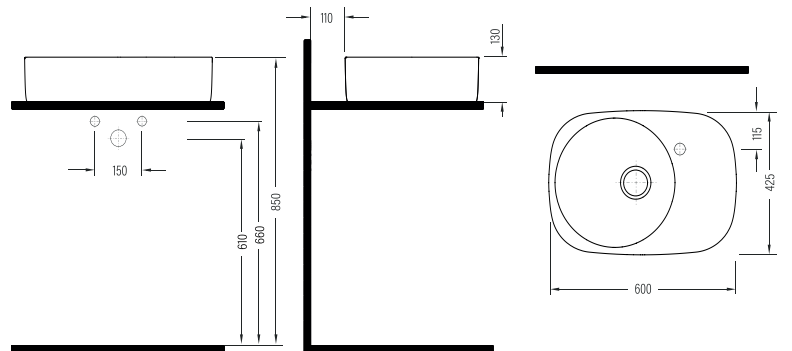

COUNTERTOP
WASHBASIN
SQLGR6001FD1W5000
600x425 mm