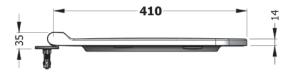

RCMP11W5W50B0

SALVO

SALVO ELITE UF/
DUROPLAST AB
SOFTCLOSE EASYRELEASE
SEAT COVER

SVEU11W5W5HB0

SALVO MONOSLIM
UF/DUROPLAST AB
SOFTCLOSE EASYRELEASE
SEAT COVER

SVMU11W5W5HB0

SALVO MONOSLIM
PROPLAST SOFTCLOSE
EASYRELEASE SEAT
COVER