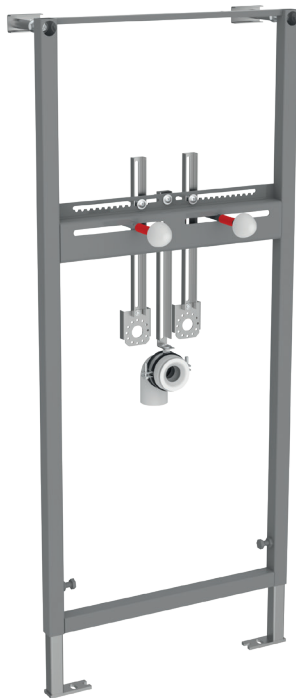

FRA-W
SANITARY INSTALLATION
FRAME FOR WASHBASINS
FRFDWB00000B0