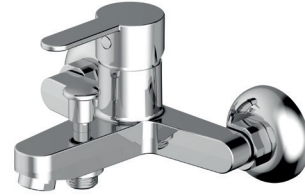

BATH MIXER
BB01076102

Pieces In Box : **4**
Spout Length : **143 mm**
Shower Hose Connection Type: : **G1/2"**

CHROME