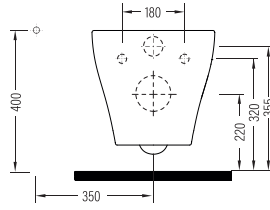

WALL HUNG WC PAN
NO-RIM
ROKA050N1VPOW5000
500x360 mm