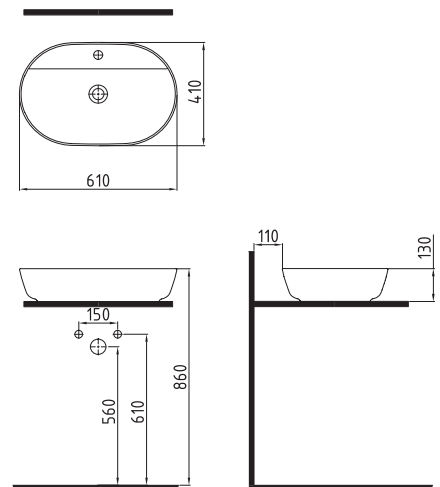

COUNTERTOP WASHBASIN
SINGLE HOLE
ROSE GOLD COATED
FALG06001FD1G5SZO
610x410mm

COUNTERTOP WASHBASIN
SINGLE HOLE
GOLD COATED
FALG06001FD1G2SZO
610x410mm

COUNTERTOP WASHBASIN
SINGLE HOLE
PLATINUM COATED
FALG06001FD1X2SZO
610x410mm