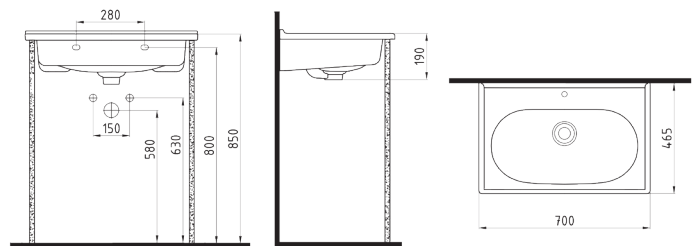

URINAL TOP INLET
NPPS05201VSUW5000
 520x365mm

URINAL EAR INLET
NPPS05201VSAW5000
 520x365mm

WALL SEPERATOR
NPPA06801V00W5000
 680x350mm

FER- RA

VANITY WASHBASIN
SINGLE HOLE
FELK060B1FD1W5000
600x465mm

VANITY WASHBASIN
SINGLE HOLE
FELK070B1FD1W5000
700x465mm