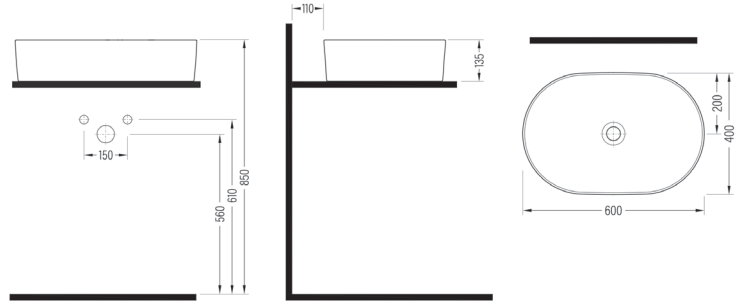

RECTANGLE
COUNTERTOP WB.
WITHOUT HOLE
SOLG060S3FD0W5000
600x400 mm