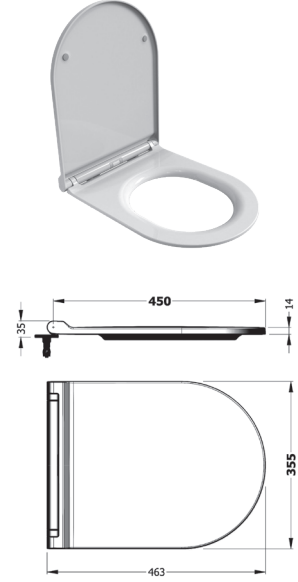

VENTO MONOSLIM
UF/DUROPLAST AB
SOFTCLOSE EASYRELEASE
SEAT COVER

VTMU11W5W5HB0