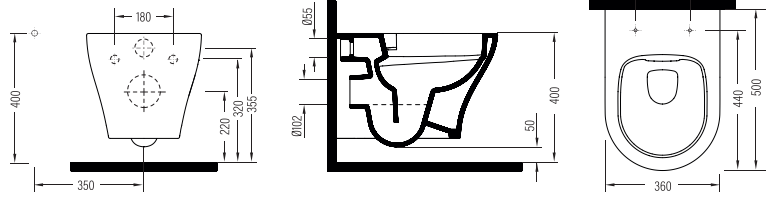

WALL HANG WC PAN
VORTEX
SOKA052V1VPOW5000
520x360 mm