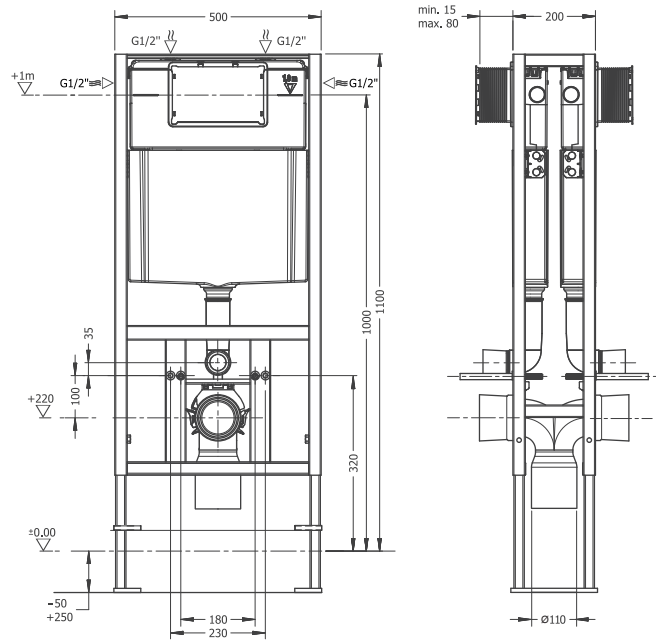

ULTIMATE PRO-F CONCEALED CISTERN, SELF-STANDING FLOOR MOUNTED, 3/6LT
ULCF630000TB0