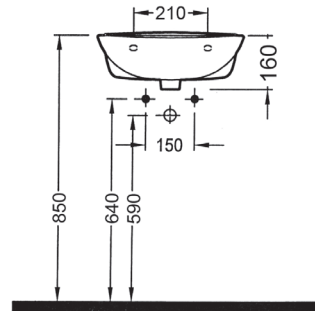

SINGLE PIECE
WASHBASIN WALL
MOUNTING OPTION
WITHOUT HOLE
TPLS04501VDOW5000
455x350mm

SINGLE PIECE
WASHBASIN WALL
MOUNTING OPTION
WITH SINGLE HOLE
TPLS04501VD1W5000
455x350mm