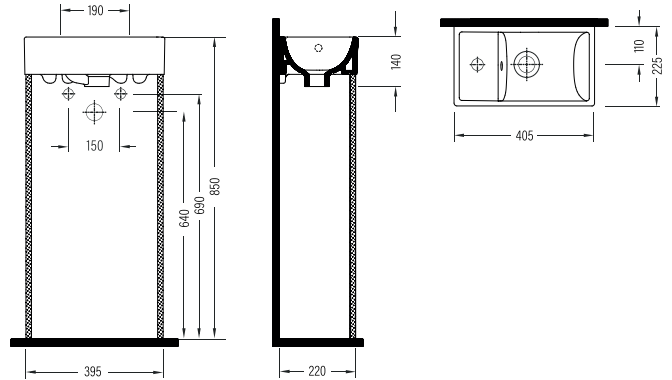

COUNTERTOP WASHBASIN
(LEFT HAND TAP HOLE)
KSLGL40B1FD1W500
405x225mm