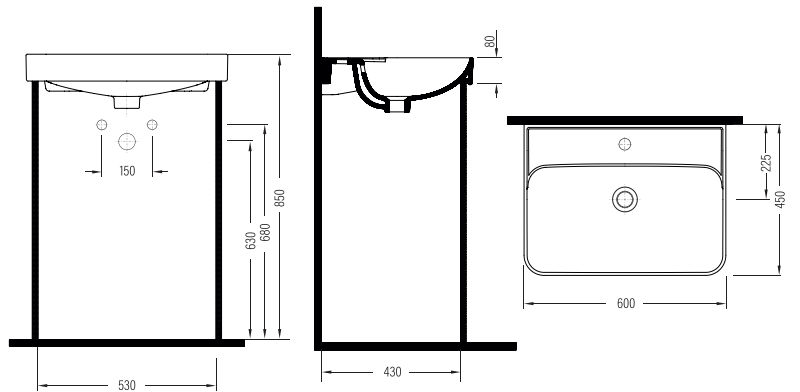

BIEN SALVO PP/PROPLAST SOFTCLOSE EASYRELEASE SEAT COVER
SVMP11W5W50B0 (monoslim)

VANITY WASHBASIN
SINGLE HOLE
ROLK050B1FD1W5000
500x380 mm

VANITY WASHBASIN
SINGLE HOLE
ROLK060B1FD1W5000
600x380 mm

VANITY WASHBASIN
SINGLE HOLE
ROLK060B2FD1W5000
600x450 mm