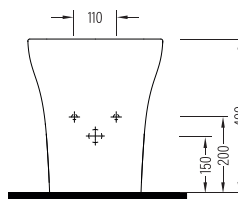

WALL HUNG BIDET
SINGLE HOLE
ROBA05001VD1W5000
500x355 mm

SINGLE BTW BIDET
SINGLE HOLE
ROBY05201VD1W5000
520x355 mm

ROUND BTW WC PAN
NO-RIM
ROKD063N1VPOW5000
620x355 mm

ORION CERAMIC CISTERN
BOTTOM INLET 50 cm
ORRS04101VDAW5000