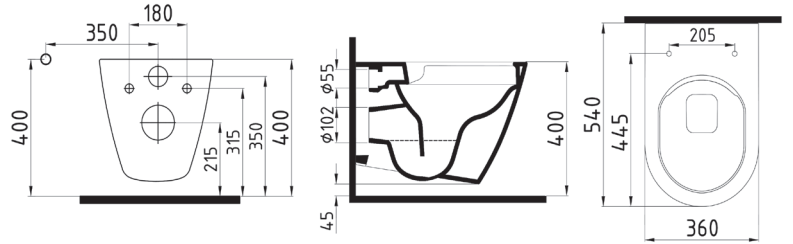

WALL HUNG WC PAN
NO-RIM
ALKA054N1VPOW5000
540x360mm

COMPATIBLE SEAT COVER

BIEN VENTO UF/DUROPLAST AB SOFTCLOSE EASYRELEASE SEAT COVER

VTEU11W5W5HB0 (elite)

VTMU11W5W5HB0 (monoslim)

BIEN VENTO MONOSLIM PROPLAST SOFTCLOSE EASYRELEASE SEAT COVER

VTMP11W5W50B0 (monoslim)