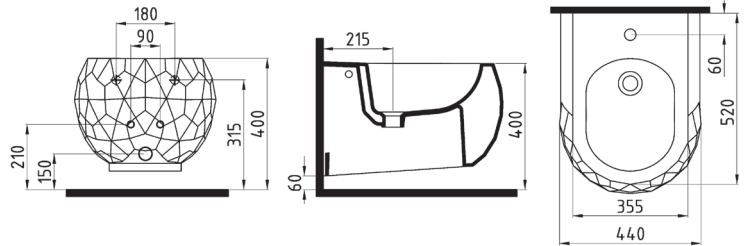

PENT

COUNTERTOP
WASHBASIN
WITHOUT HOLE
PNLGO4901FDOW5000
Ø490mm

WALL HUNG WC PAN
NO-RIM
PNKA052N1VPOW5000
520x350mm

WALL HUNG BIDET
SINGLE HOLE
PNBA05201VD1W5000
520x350mm

COMPATIBLE SEAT COVER

BIEN VENTO UF/DUROPLAST AB SOFTCLOSE EASYRELEASE SEAT COVER
VTEU11W5W5HB0 (elite)
VTMU11W5W5HB0 (monoslim)