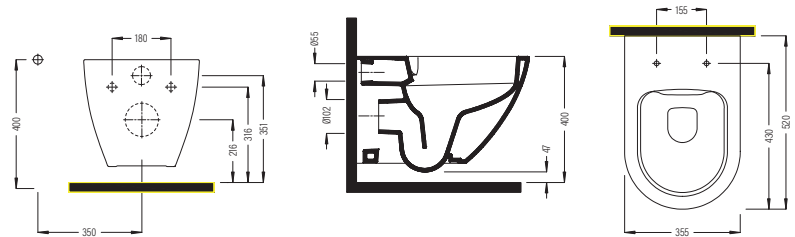

OBLONG
COUNTERTOP WB.
WITHOUT HOLE
SOLG060S1FD0W5000
600x400 mm

NEW

WALL HUNG WC PAN
NO-RIM
NCKA052H1VPOW5000
520x360 mm

WALL HANG WC PAN
NO-RIM
NCKA052H3VPOW5000
520x355 mm

OBLONG COUNTERTOP
WASHBASIN
SINGLE HOLE
NCLG06001FD1W5000
600x400 mm