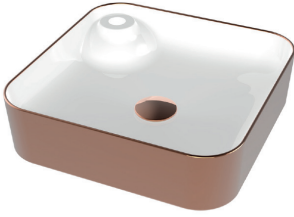

COUNTERTOP WASH BASINS

COUNTERTOP
WASHBASIN
SINGLE HOLE ROSE
GOLD COATED
FALG04302FD1G5SZO
43 cm