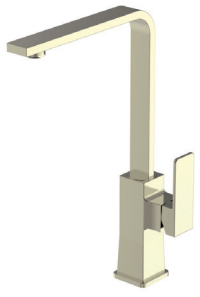

KITCHEN MIXER
BE11070631

Pieces In Box : **4**
Spout Length : **187 mm**
Spout Height : **335 mm**
MATT BRUSHED NICKEL