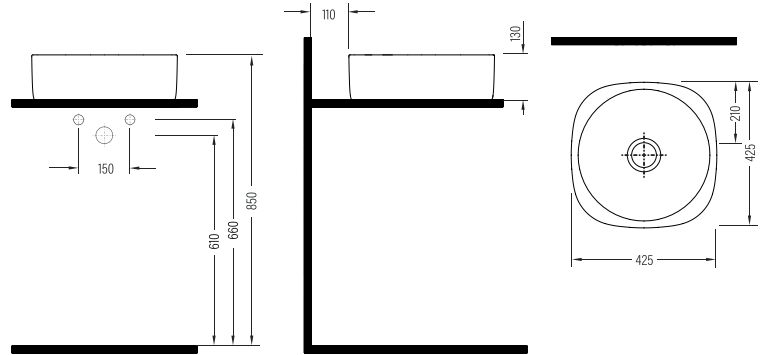

Redefining standards in cleaning,
Bien's Magiclean+ surface enables deep cleaning in bathrooms and
provides an essential hygiene solution for shared spaces.

bien

**CERAMIC
SANITARY
WARE**

SQ

COUNTERTOP
WASHBASIN
WITHOUT HOLE
SQLG04301FD0W5000
425x425 mm