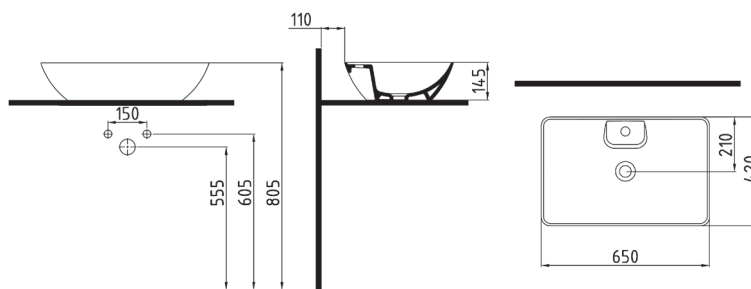

RECTANGLE
COUNTERTOP WB.
WITH HOLE
MTLG06501FD1W5000
650x450mm