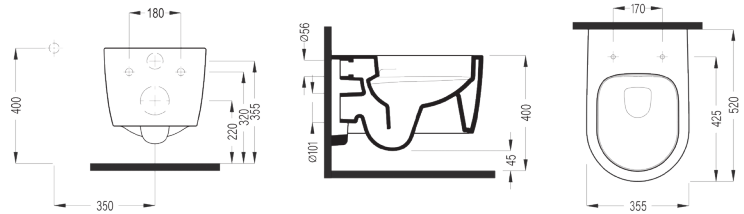

BIEN SQ FLAT UF/DUROPLAST AB SOFTCLOSE EASYRELEASE SEAT COVER
SQFU11W5W50B0

BIEN SQ SLÍM UF/DUROPLAST SOFTCLOSE EASYRELEASE SEAT COVER
SQSU11W5W5HB0

WALL HANG WC PAN
VORTEX
SOKA052V1VPOW5000
520x360 mm

W. HUNG WC PAN
NO-RIM
SOKA052N1VPOW5000
520x355 mm