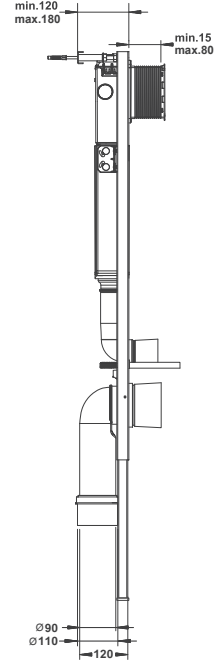

SQ SLIM UF/
DUROPLAST
SOFTCLOSE
EASYRELEASE SEAT
COVER
SQSU11W5W5HB0

ULTI- MA TE

bien
ultimate

bien

OC

ULTIMATE

NEW

ULTIMATE PRO-D CONCEALED
CISTERN, FLOOR AND WALL
MOUNTED, 3/6LT
ULCD630000TB0