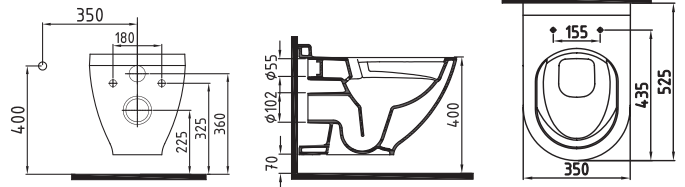

N5 WALL HUNG WC PAN
NO-RIM
HRKA052N5VPOW5000
525x350mm