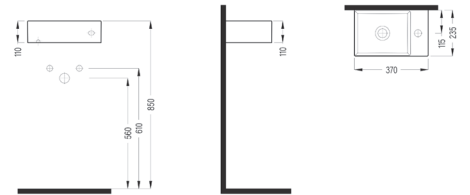

COUNTERTOP WB.
SINGLE HOLE
INLG06001FD1W5000
600mm