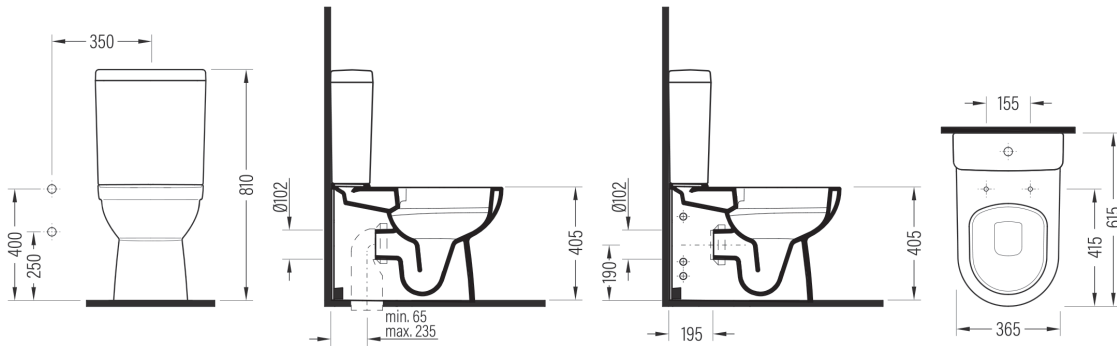

ORION SEMI PEDESTAL
WHITE
ORAA03201V00W5000
32 cm

ORION FULL PEDESTAL
WHITE
ORAK07101V00W5000
71 cm

BIDET
CPBY06201VD1W5000
620x370mm

BTW WC PAN
NO-RIM
CPKD062N2VP0W5000
620x365 mm

ORION CERAMIC CISTERN
ORRS04101VDAW5000
410x370 mm