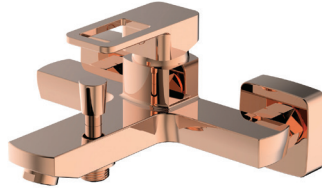

BATH MIXER
BB01065217

Pieces In Box : **4**
Spout Length : **170 mm**
Shower Hose Connection Type : **G 1/2"**

ROSE GOLD