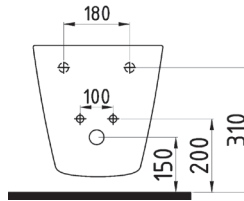

COMPATIBLE SEAT COVER

BIEN VENTO UF/DUROPLAST AB SOFTCLOSE EASYRELEASE SEAT COVER

VTEU11W5W5HB0 (elite)

VTMU11W5W5HB0 (monoslim)

BIEN VENTO MONOSLIM PROPLAST SOFTCLOSE EASYRELEASE SEAT COVER

VTMP11W5W50B0 (monoslim)