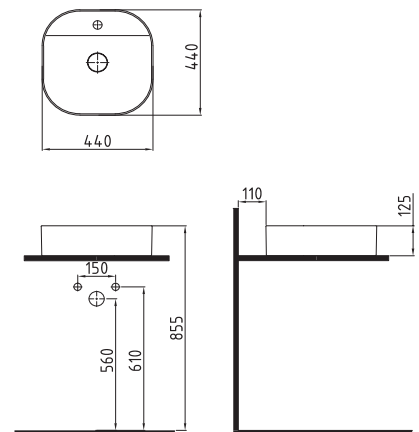

FLAME

COUNTERTOP
WASHBASIN
SINGLE HOLE
OUTSIDE MATT BLACK
INSIDE MATT WHITE
FALG06001FD1BWSZO
610x410mm

COUNTERTOP
WASHBASIN
WITHOUT HOLE
OUTSIDE MATT BLACK
INSIDE MATT WHITE
FALG05101FDOBWSZO
500x400mm

COUNTERTOP
WASHBASIN
SINGLE HOLE
OUTSIDE MATT BLACK
INSIDE MATT WHITE
FALG04401FD1BWSZO
440x440mm