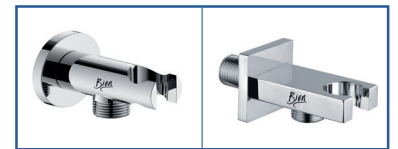

Shower Outlets

Page: 210