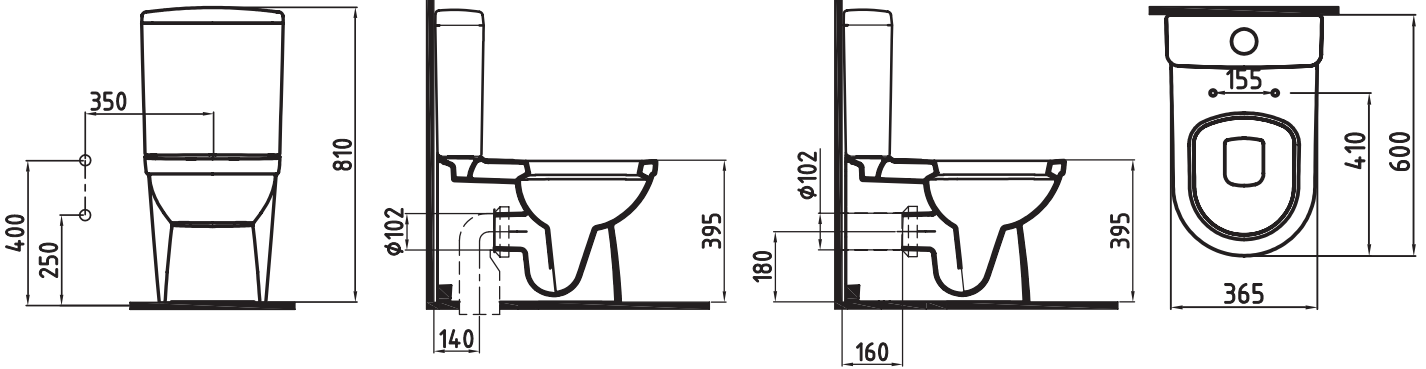

WALL HUNG WC PAN
NO-RIM
LEKA052H3VPOW5000
520x355mm

COMPATIBLE SEAT COVER

**BIEN RICO UF/DUROPLAST AB SOFTCLOSE EASYRELEASE SEAT COVER
RCEU11W5W5HB0 (elite)**

**BIEN RICO MONOSLIM PROPLAST SOFTCLOSE EASYRELEASE SEAT COVER
RCMP11W5W50B0 (monoslim)**