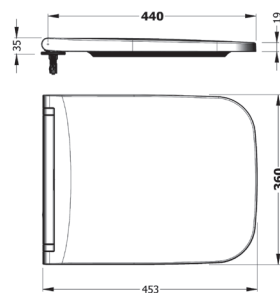

AMARO SLIM UF/
DUROPLAST AB/
SOFTCLOSE EASYRELEASE
SEAT COVER

ARSU11W5W5HB0