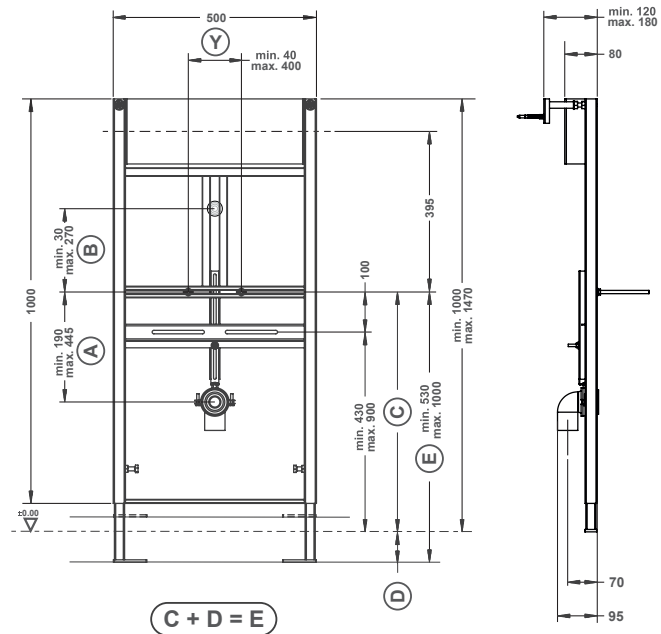

FRA-U
SANITARY INSTALLATION
FRAME FOR URINALS
FRFDU00000B0