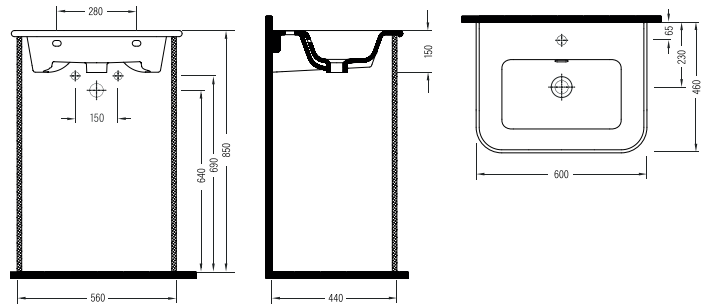

VANITY WASHBASIN
SINGLE HOLE
KSLK080B1FD1W5000
800x460mm

VANITY WASHBASIN
(LEFT HAND TAP HOLE)
KSLKL47B1FD1W5000
470x240mm

VANITY WASHBASIN
SINGLE HOLE
KSLK060B1FD1W5000
600x460mm

VANITY WASHBASIN
SINGLE HOLE
KSLK063B1FD1W5000
635x395mm