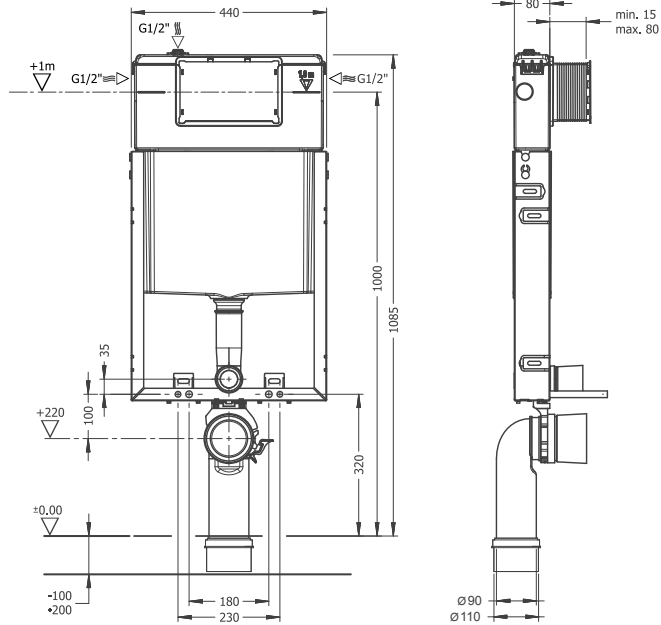

ULTIMATE

NEW

ULTIMATE PRO-Z CONCEALED IN-WALL CISTERN, 3/6LT ULCZ630000TB0