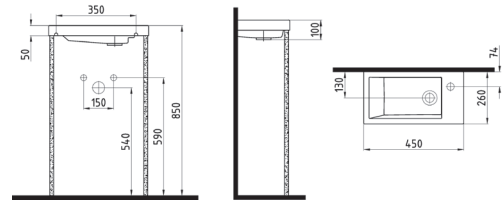

CERAMIC POP-UP
(WITH-OUT HOLE)
SATIN PLATINUM
YLLSS01PX6CC

CERAMIC POP-UP
(WITH-OUT HOLE)
SATIN BLACK
YLLSS01PB7CC

ETER-
NAL
beauty

VANITY WB.
SINGLE HOLE
INLK04501FD1W5000
450mm

VANITY WB.
SINGLE HOLE
INLK05001FD1W5000
500mm