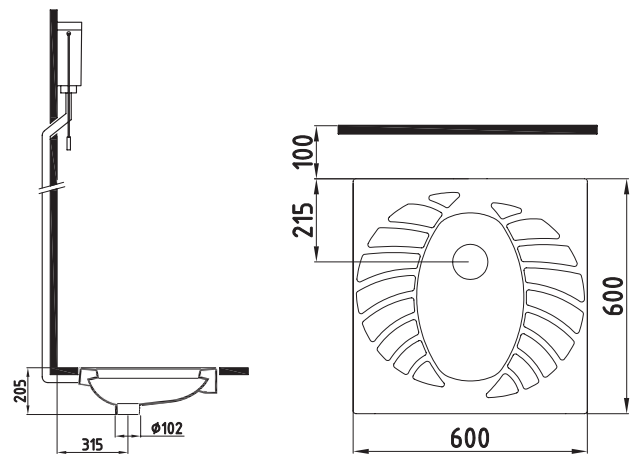

SQUATTING PANS

SINGLE PIECE
SQUATTING PAN
REAR INLET
TPHT05002VSAW5000
500x600mm

SINGLE PIECE MOON
TYPE SQUATTING PAN
REAR INLET
TPHT05001VSAW5000
500x600mm

SINGLE PIECE MOON
TYPE SQUATTING PAN
REAR INLET
TPHT06001VSAW5000
600x600mm