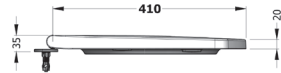

RCMP11W5W50B0

SALVO

SALVO ELITE UF/
DUROPLAST AB
SOFTCLOSE EASYRELEASE
SEAT COVER

SVEU11W5W5HB0

SALVO MONOSLIM
UF/DUROPLAST AB
SOFTCLOSE EASYRELEASE
SEAT COVER

SVMU11W5W5HB0

SALVO MONOSLIM
PROPLAST SOFTCLOSE
EASYRELEASE SEAT
COVER