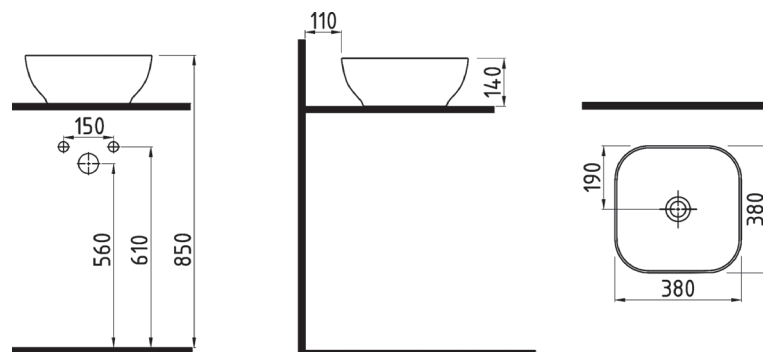

SQUARE COUNTERTOP
WASHBASIN
WITHOUT HOLE
MTLG03801FDOW5000
380x380mm