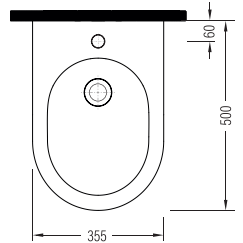

WALL HUNG BIDET
SINGLE HOLE
ROBA05001VD1W5000
500x355 mm

SINGLE BTW BIDET
SINGLE HOLE
ROBY05201VD1W5000
520x355 mm

ROUND BTW WC PAN
NO-RIM
ROKD063N1VPOW5000
620x355 mm

ORION CERAMIC CISTERN
BOTTOM INLET 50 cm
ORRS04101VDAW5000