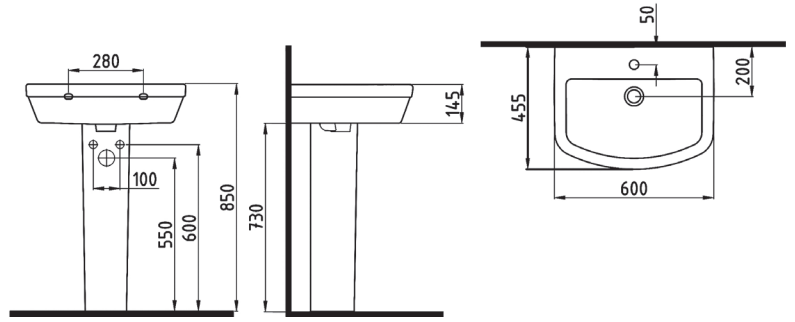

WASHBASIN WALL
MOUNTING OPTION
SINGLE HOLE
DRLS06001VD1W5000
600x455mm

FULL PEDESTAL
DRAK07101V00W5000
710mm