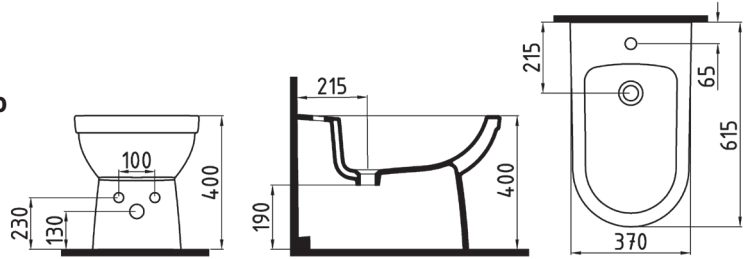

ORION SEMI PEDESTAL
WHITE
ORAA03201V00W5000
32 cm

ORION FULL PEDESTAL
WHITE
ORAK07101V00W5000
71 cm

BIDET
CPBY06201VD1W5000
620x370mm

BTW WC PAN
NO-RIM
CPKD062N2VP0W5000
620x365 mm

ORION CERAMIC CISTERN
ORRS04101VDAW5000
410x370 mm