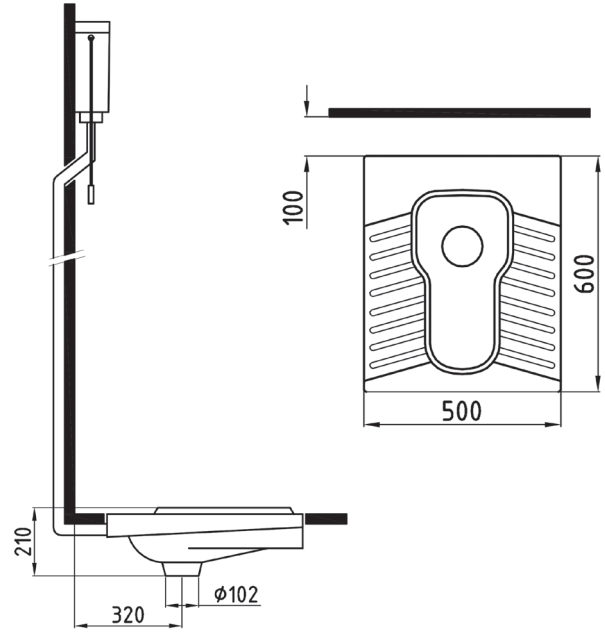

SINGLE PIECE MOON
TYPE SQUATTING PAN
REAR INLET
TPHT05001VSAW5000
500x600mm