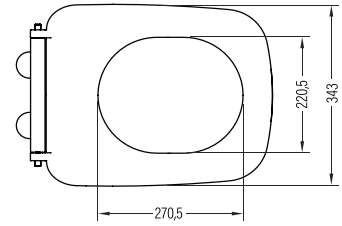

SQ SLIM UF/
DUROPLAST
SOFTCLOSE
EASYRELEASE SEAT
COVER
SQSU11W5W5HB0