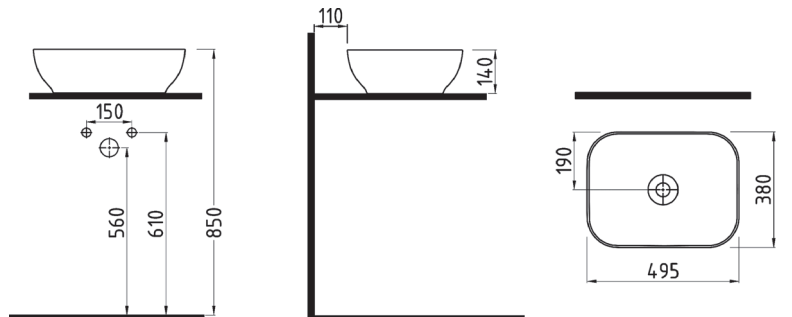

RECTANGLE
COUNTERTOP
WASHBASIN
WITHOUT HOLE
MTLG05003FDOW5000
495x380mm