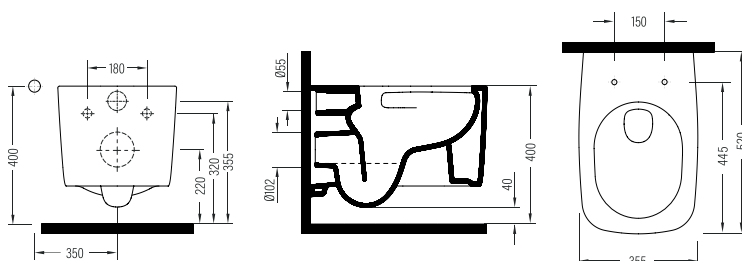

COUNTERTOP
WASHBASIN
SQLGL6001FD1W5000
600x425 mm

COUNTERTOP
WASHBASIN
SQLGR6001FD1W5000
600x425 mm

SQ

NEW

WALL HUNG BIDET
SQBA05201VD1W5000
520x355 mm

WALL HUNG WC PAN
VORTEX
SQKA052V1VPOW5000
520x355 mm

COMPATIBLE SEAT COVER