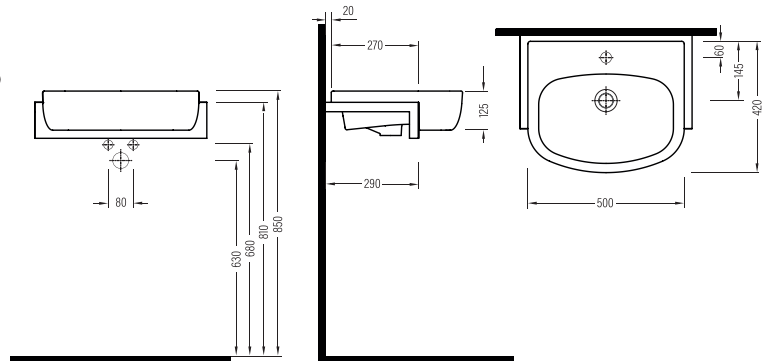

VANITY WASHBASIN
SINGLE HOLE
ROLK080B1FD1W5000
800x450 mm

VANITY WASHBASIN
SINGLE HOLE
ROLK10001FD1W5000
1000x450 mm

RECTANGLE SEMI
RECESSED WASHBASIN
SINGLE HOLE
ROLY05003FD1W5000
500x420 mm

OVAL SEMI RECESSED
WASHBASIN
SINGLE HOLE
ROLY05001FD1W5000
500x420 mm