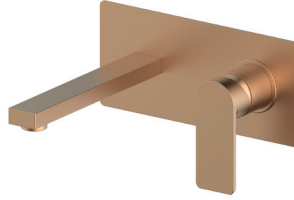

CONCEALED BASIN MIXER -
SURFACE MOUNTED PARTS -
SQUARE - ROSE GOLD
BL45020230

Pieces In Box : 1
Spout Length : 187 mm

- Spout Length 187 mm
- For installation please combine with only BL45020213 item code
- Easy assembly system for spout
- Please install concealed parts referring to minimum and maximum dimensions
- Not available for thick surface finishing tiles like marble and granite

ROSE GOLD