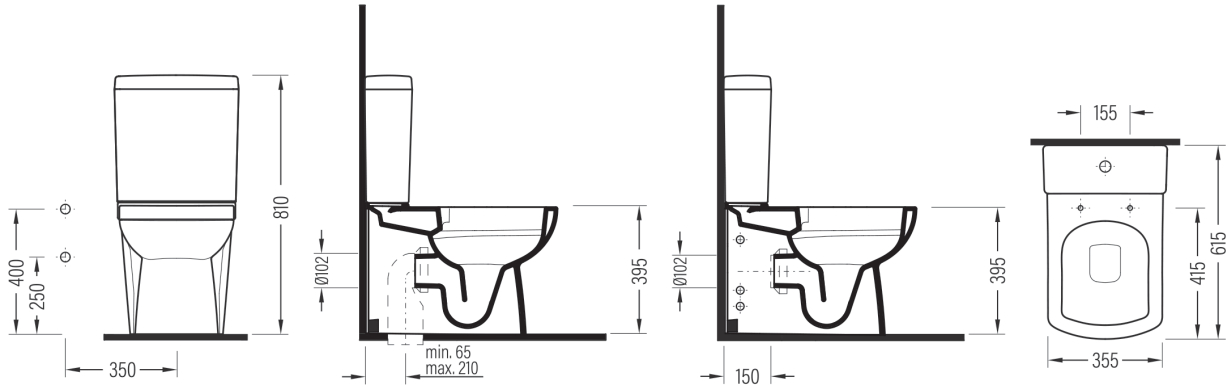

VTEU11W5W5HB0 (elite)

VTMU11W5W5HB0 (monoslim)

BIEN VENTO MONOSLIM PROPLAST SOFTCLOSE EASYRELEASE SEAT COVER

VTMP11W5W50B0 (monoslim)

BTW WC PAN
CLOSE COUPLED WC PAN
NO-RIM
GYKD062N1VPOW5000
620x355mm

ORION CERAMIC CISTERN
BOTTOM INLET
ORRS04101VDAW5000
410mm