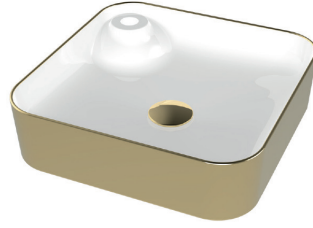

COUNTERTOP
WASHBASIN
SINGLE HOLE
GOLD COATED
FALG04302FD1G2SZO
43 cm