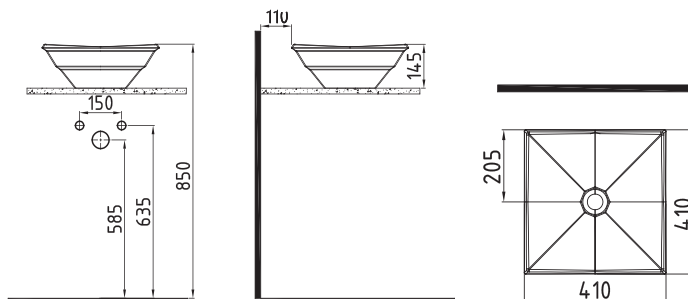

COUNTERTOP
WASHBASIN
WITHOUT HOLE
KRLG04101FDOW5000
410x410mm