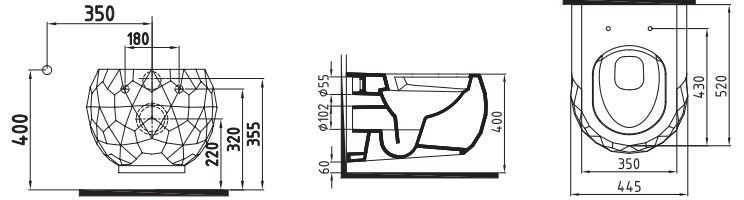

WALL HUNG WC PAN
NO-RIM
PNKA052N1VPOW5000
520x350mm