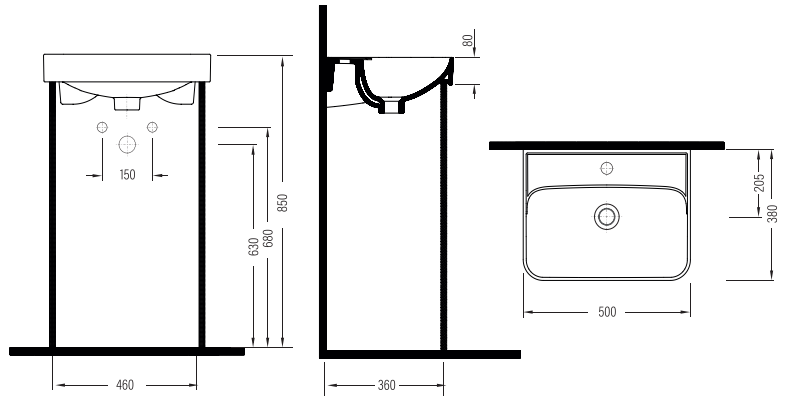

VANITY WASHBASIN
SINGLE HOLE
ROLK050B1FD1W5000
500x380 mm