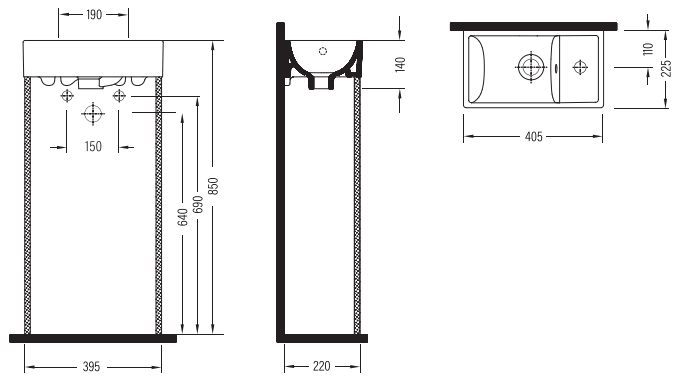

KASARA

NEW

COUNTERTOP WASHBASIN
(LEFT HAND TAP HOLE)
KSLGL40B1FD1W500
405x225mm

COUNTERTOP WASHBASIN
(RIGHT HAND TAP HOLE)
KSLGR40B1FD1W5000
405x225mm

VANITY WASHBASIN
(LEFT HAND TAP HOLE)
KSLKL41B1FD1W5000
410x225mm