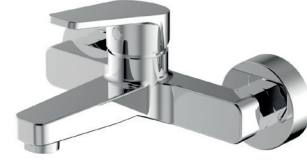

BIDET MIXER WITH POP-UP
BC11058110

Pieces In Box : **4**
Spout Length : **120 mm**
Spout Height : **55 mm**
• With ABS Pop-up
CHROME

SHOWER MIXER
BB11058111

Pieces In Box : **4**
El Duş Bağlantısı : **G 1/2"**
CHROME