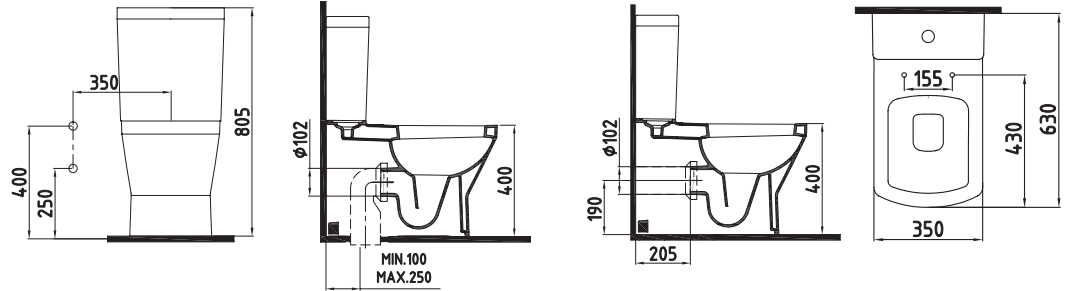

VANITY WASHBASIN
SINGLE HOLE
NPLK10001FD1W5000
1000x470mm

NEPTUN

BTW WC PAN
BOX-RIM
NPKD06301VPOW5000
630x355mm

CERAMIC CISTERN
BOTTOM INLET
NPRS05001VDAW5000
380x390mm

WALL HUNG WC PAN
NO-RIM
NPKA052N1VPOW5000
520x350mm