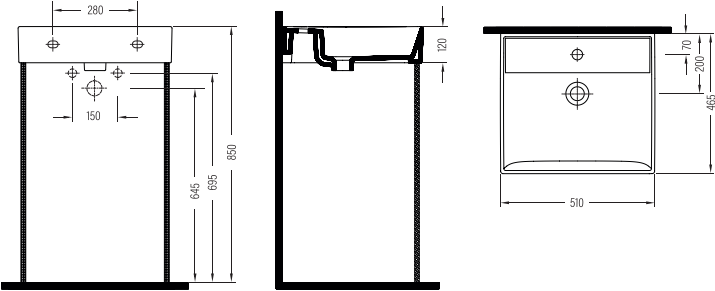

COUNTERTOP WASHBASIN
SINGLE HOLE
MSLG050B1FD1W5000
510x465mm