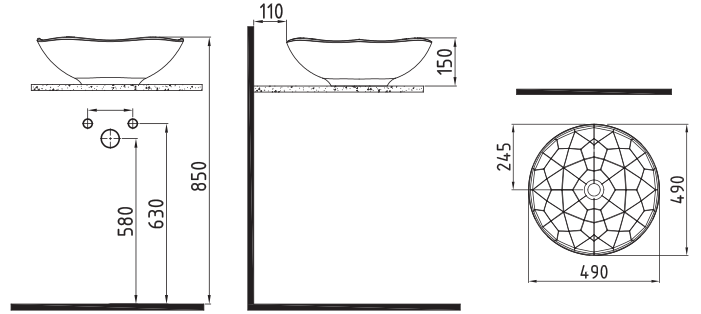

COUNTERTOP
WASHBASIN
WITHOUT HOLE
PNLGO4901FDOW5000
Ø490mm