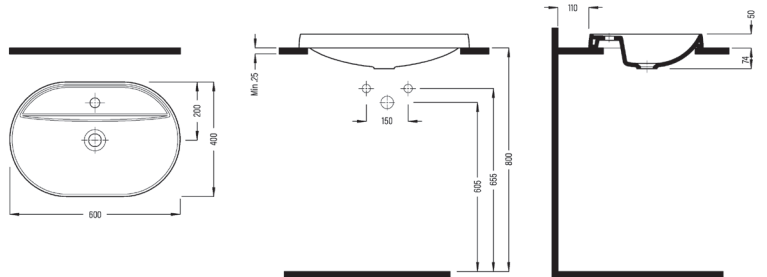

SOLID

RECTANGLE
COUNTERTOP WB.
WITHOUT HOLE
SOLG060S3FD0W5000
600x400 mm

OBLONG EMBEDDED
COUNTERTOP WASHBASIN
SINGLE HOLE
SOLU06001FD1W5000
600x400 mm

RECTANGLE
EMBEDDED
COUNTERTOP
WASHBASIN
SINGLE HOLE
SOLU06003FD1W5000
600x400 mm