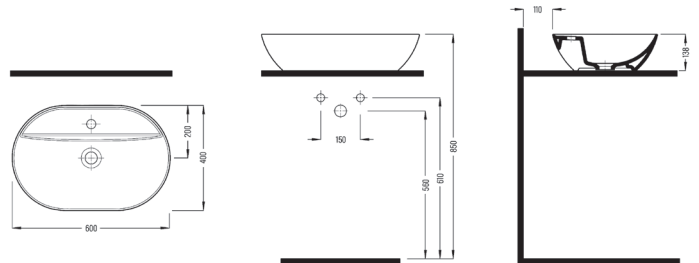

OBLONG
COUNTERTOP WB.
WITHOUT HOLE
SOLG060S1FD0W5000
600x400 mm

NEW

WALL HUNG WC PAN
NO-RIM
NCKA052H1VPOW5000
520x360 mm

WALL HANG WC PAN
NO-RIM
NCKA052H3VPOW5000
520x355 mm

OBLONG COUNTERTOP
WASHBASIN
SINGLE HOLE
NCLG06001FD1W5000
600x400 mm