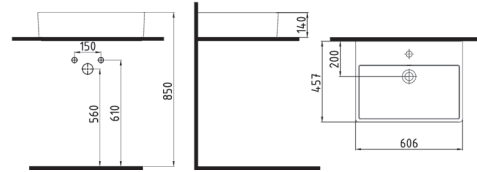

CLOAKROOM WB.
WITH HOLE
INLK03701FD1W5000
370mm

COUNTERTOP WB.
SINGLE HOLE
INLG04601FD1W5000
460mm

SEMI PEDESTAL
32 CM
INAA03201V00W5000