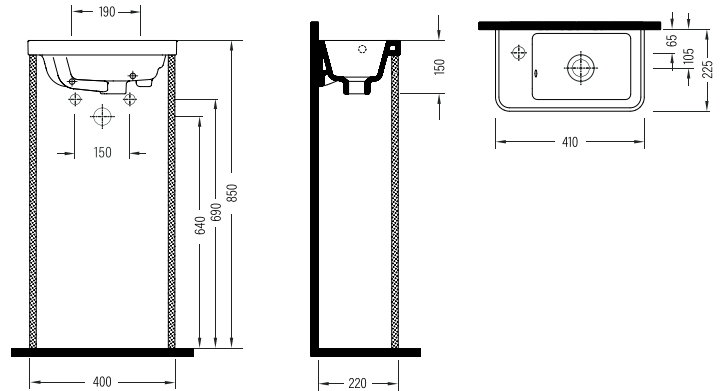

KASARA

NEW

COUNTERTOP WASHBASIN
(LEFT HAND TAP HOLE)
KSLGL40B1FD1W500
405x225mm

COUNTERTOP WASHBASIN
(RIGHT HAND TAP HOLE)
KSLGR40B1FD1W5000
405x225mm

VANITY WASHBASIN
(LEFT HAND TAP HOLE)
KSLKL41B1FD1W5000
410x225mm