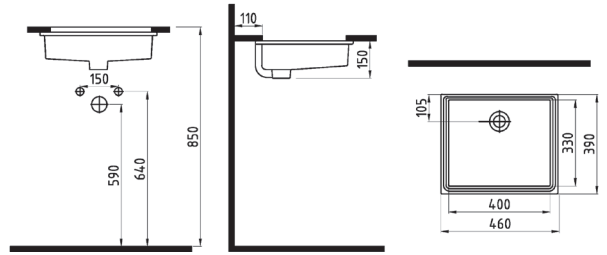

UNDER COUNTER WASH BASINS

INFINITUM
UNDERCOUNTER
WASHBASIN
WITHOUT HOLE
INLA04001FDOW5000
40 cm