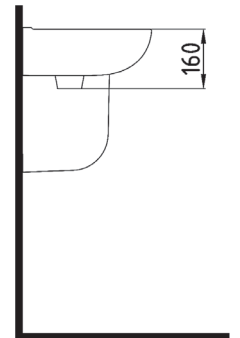

SINGLE PIECE SEMI
PEDESTAL
TPAA02701V00W5000
270mm