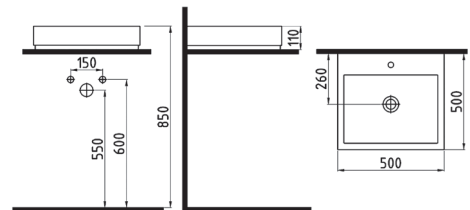

CLOAKROOM WB.
WITH HOLE
INLK03701FD1W5000
370mm

COUNTERTOP WB.
SINGLE HOLE
INLG06001FD1W5000
600mm

INFINITIUM SEMI PEDESTAL
32 CM
INAA03201V00W5000

COUNTERTOP WB.
SINGLE HOLE
INLG05001FD1W5000
500mm

COUNTERTOP WB.
SINGLE HOLE
INLG04601FD1W5000
460mm