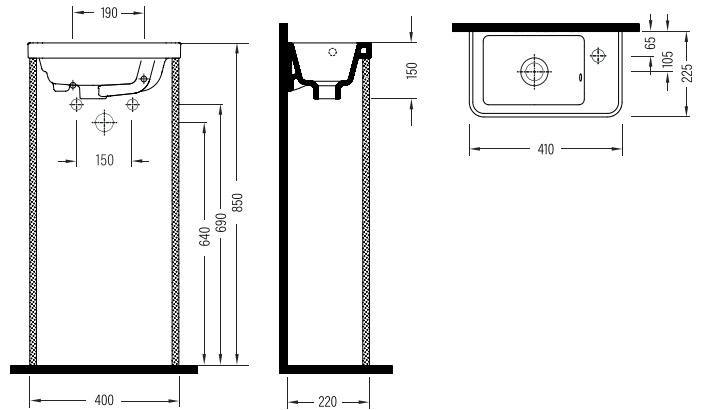

VANITY WASHBASIN
(RIGHT HAND TAP HOLE)
KSLKR41B1FD1W5000
410x225mm