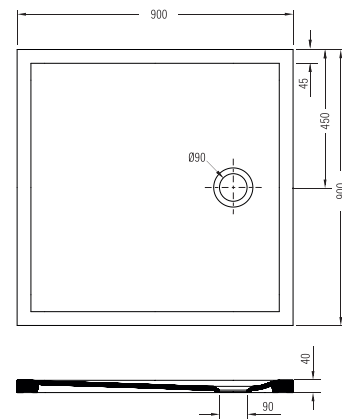

SHOWER TRAY
COOL WHITE
TPTD00003F02W5000
90X90 CM

SHOWER TRAY ANTI SLIP
TPTDA0003F02W5000
70X90 CM