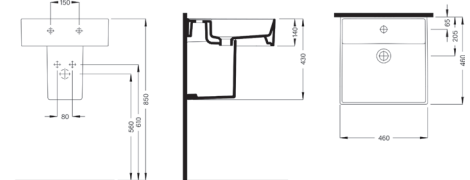

CLOAKROOM WB.
WITH HOLE
INLK03701FD1W5000
370mm

COUNTERTOP WB.
SINGLE HOLE
INLG04601FD1W5000
460mm

SEMI PEDESTAL
32 CM
INAA03201V00W5000