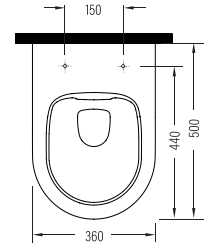

SINGLE BTW WC PAN
NO-RIM
ROKK052N1VPOW5000
520x355 mm