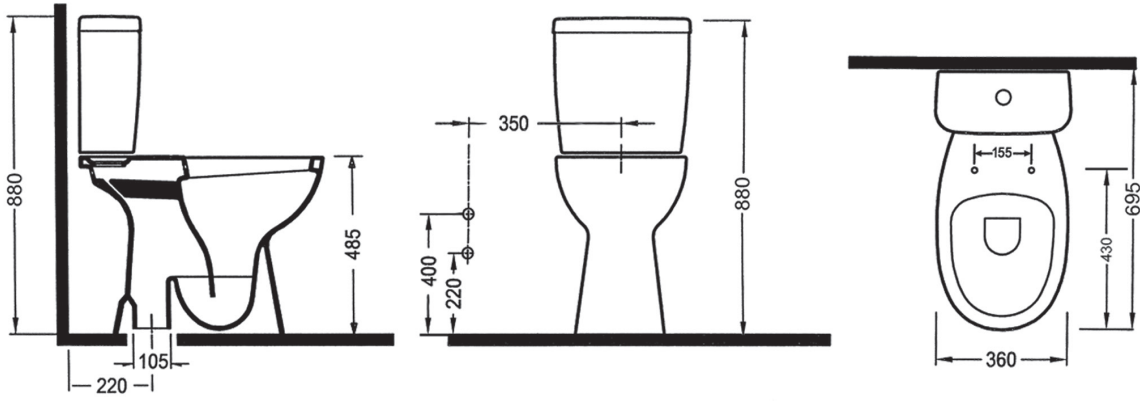

CLOSE COUPLED WC

SINGLE PIECE DISABLED
CLOSE COUPLED WC PAN
BOX-RIM

TPKE07001VPOW5000

700x355mm

NEPTUN CERAMIC CISTERN
BOTTOM INLET

NPRS05001VDAW5000

380x390mm