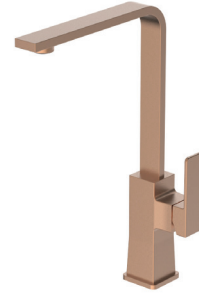

KITCHEN MIXER
BE11070223

Pieces In Box : **4**
Spout Length : **187 mm**
Spout Height : **335 mm**
MATT BRUSHED ROSE GOLD