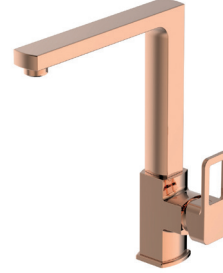

KITCHEN MIXER
BE11065218

Pieces In Box : **4**
Spout Length : **195 mm**
Spout Height : **264 mm**

ROSE GOLD