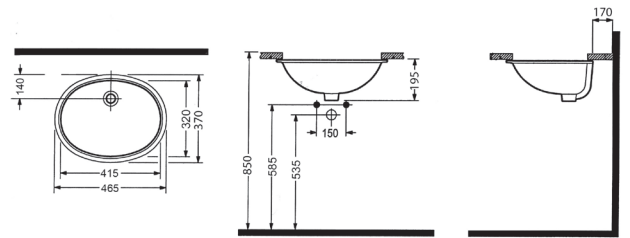

SINGLE PIECE
UNDERCOUNTER
WASHBASIN
WITHOUT HOLE
TPLA04101VDOW5000
41 cm