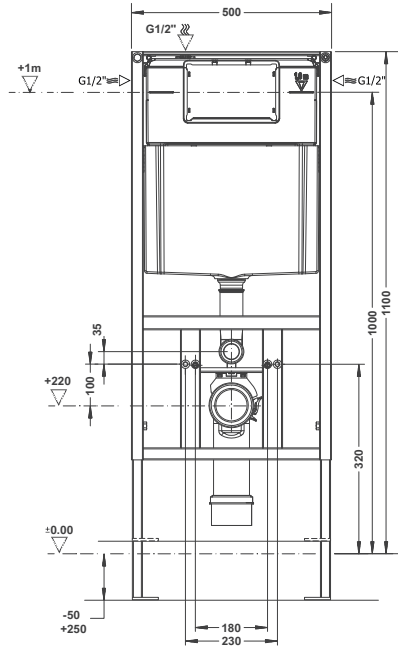

ULTIMATE

NEW

ULTIMATE PRO-D CONCEALED
CISTERN, FLOOR AND WALL
MOUNTED, 3/6LT
ULCD630000TB0