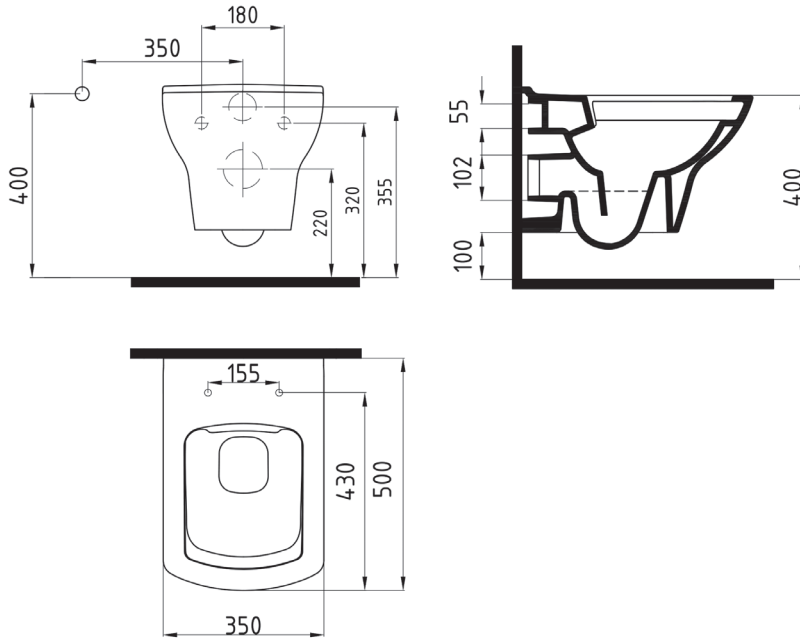

SEMI PEDESTAL
DRAA03201V00W5000
320mm

FULL PEDESTAL
DRAK07101V00W5000
710mm

WASHBASIN WALL
MOUNTING OPTION
SINGLE HOLE
DRLS04501VD1W5000
450x370mm

SEMI PEDESTAL
TPAA02701V00W5000
270mm

WALL-HUNG WC PAN
NO-RIM
DRKA050N2VPOW5000
500x350mm