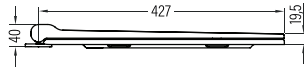

SQ SLIM UF/
DUROPLAST
SOFTCLOSE
EASYRELEASE SEAT
COVER
SQSU11W5W5HB0