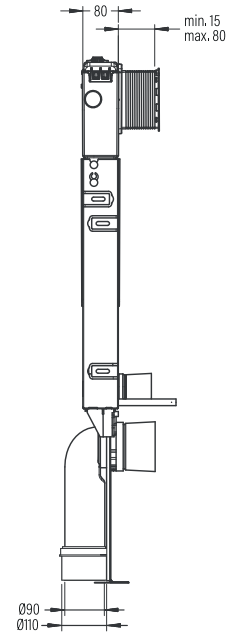

ULTIMATE PRO-T CONCEALED
IN-WALL CISTERN WITH STAND-
ING SUPPORTS, 3/6LT
ULCT630000TB0