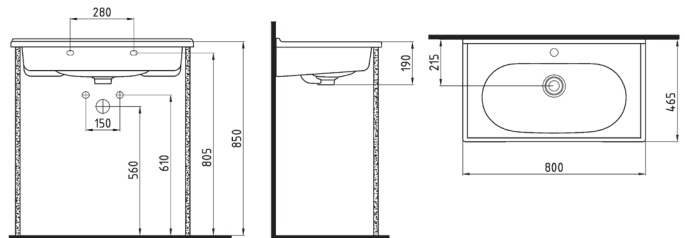

VANITY WASHBASIN
SINGLE HOLE
FELK10001FD1W5000
1000x465mm