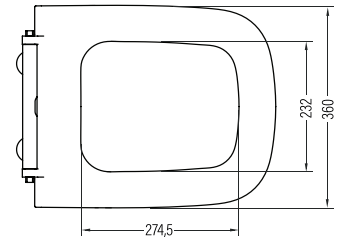

SQ SLIM UF/
DUROPLAST
SOFTCLOSE
EASYRELEASE SEAT
COVER
SQSU11W5W5HB0