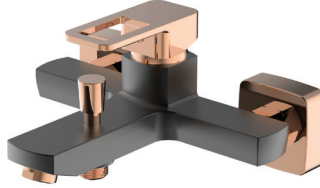

CHROME - ROSE GOLD

SALVO PLUS COLOURS

BASIN MIXER
BL11065406

Pieces In Box : **4**
Spout Length : **122 mm**
Spout Height : **110 mm**

BLACK - ROSE GOLD

BATH MIXER
BB01065407

Pieces In Box : **4**
Spout Length : **170 mm**
Shower Hose Connection Type : **G 1/2"**