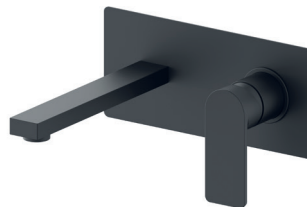

CONCEALED BASIN MIXER
SURFACE MOUNTED PARTS
SQUARE - MATT BLACK
BL45020528

Pieces In Box : 1
Spout Length : 187 mm

- Spout Length 187 mm
- For installation please combine with only BL45020517 item code
- Easy assembly system for spout
- Please install concealed parts referring to minimum and maximum dimensions
- Not available for thick surface finishing tiles like marble and granite

MATT BLACK