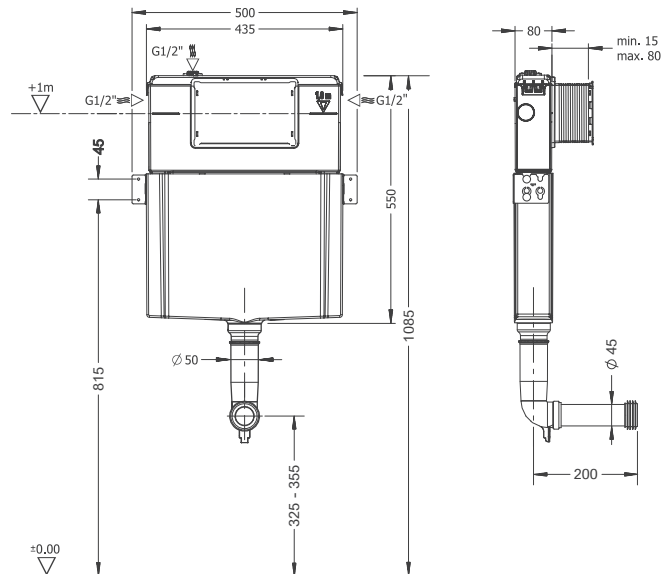

ULTIMATE PRO-B CONCEALED CISTERN, FOR SINGLE WC, WALL MOUNTED, 3/6LT ULCB630000TB0