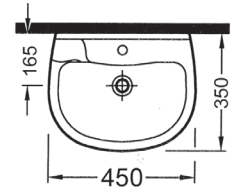

SINGLE PIECE
WASHBASIN WALL
MOUNTING OPTION
WITHOUT HOLE
TPLS04501VDOW5000
455x350mm

SINGLE PIECE
WASHBASIN WALL
MOUNTING OPTION
WITH SINGLE HOLE
TPLS04501VD1W5000
455x350mm