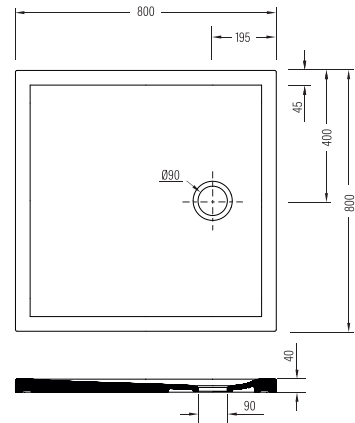

SHOW- ER TRAY

SHOWER TRAY

NEW

SHOWER TRAY
COOL WHITE
TPTD00001F02W5000
70X90 CM

SHOWER TRAY ANTI SLIP
TPTDA0001F02W5000
70X90 CM

SHOWER TRAY
COOL WHITE
TPTD00002F02W5000
80X80 CM

SHOWER TRAY ANTI SLIP
TPTDA0002F02W5000
70X90 CM