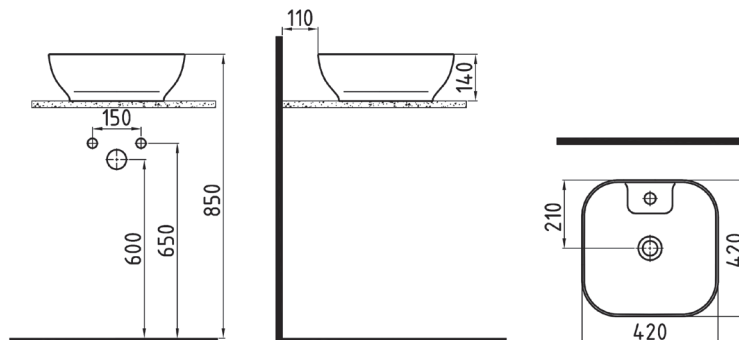

VANITY WASHBASIN
(LEFT HAND TAP HOLE)
KSLKL55B1FD1W5000
555x310mm

MOT-
TO

OBLONG COUNTERTOP
WASHBASIN
WITHOUT HOLE
MTLG05001FDOW5000
500x380mm

SQUARE COUNTERTOP
WASHBASIN
WITH HOLE
MTLG04201FD1W5000
420x420mm