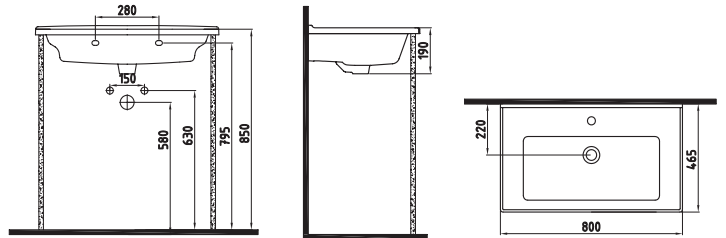

BIEN ASTRO ELITE UF/DUROPLAST AB SOFTCLOSE EASYRELEASE SEAT COVER
ATEU11W5W5HB0 (elite)

NEP-TUN

VANITY WASHBASIN
SINGLE HOLE
NPLK06001FD1W5000
600x470mm

VANITY WASHBASIN
SINGLE HOLE
NPLK080B1FD1W5000
800x470mm