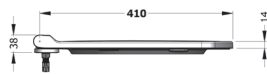

SALVO

SALVO ELITE UF/
DUROPLAST AB
SOFTCLOSE EASYRELEASE
SEAT COVER

SVEU11W5W5HB0

SALVO MONOSLIM
UF/DUROPLAST AB
SOFTCLOSE EASYRELEASE
SEAT COVER

SVMU11W5W5HB0

SALVO MONOSLIM
PROPLAST SOFTCLOSE
EASYRELEASE SEAT
COVER

SVMP11W5W50B0