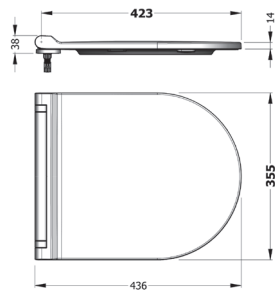

RICO MONOSLIM
PROPLAST SOFTCLOSE
EASYRELEASE SEAT
COVER

RCMP11W5W50B0