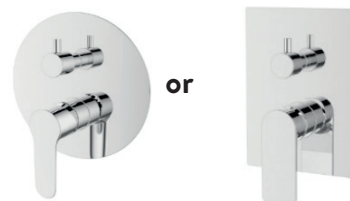

Surface Mounted Parts

Page: 187-188

1st way

2nd way