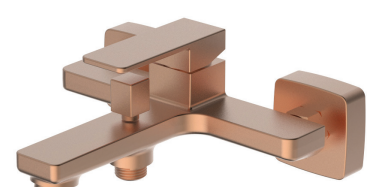

• *Locked Type Diverter*

GUN METAL

BATH MIXER
BB01070318

Pieces In Box : **4**
Spout Length : **179 mm**
Shower Hose Connection Type : **G 1/2"**

• *Locked Type Diverter*

MATT BRUSHED GOLD

BATH MIXER
BB01070222