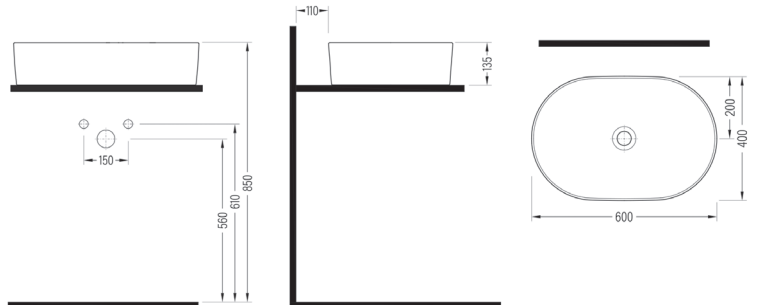

OBLONG
COUNTERTOP WB.
WITHOUT HOLE
SOLG060S1FD0W5000
600x400 mm