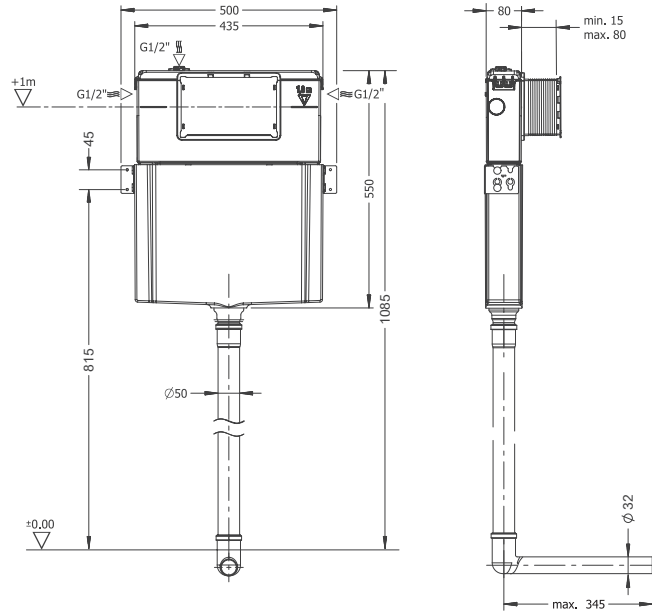

ULTIMATE

NEW

ULTIMATE PRO-Z CONCEALED IN-WALL CISTERN, 3/6LT ULCZ630000TB0

ULTIMATE PRO-B CONCEALED CISTERN, FOR SINGLE WC, WALL MOUNTED, 3/6LT ULCB630000TB0

ULTIMATE PRO-H CONCEALED
CISTERN FOR SQUATTING
PANS, 3/6LT
ULCH630000TBO