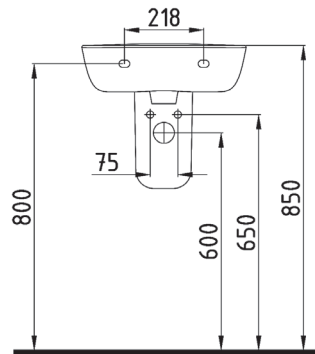

SINGLE PIECE SEMI
PEDESTAL
TPAA02701V00W5000
270mm