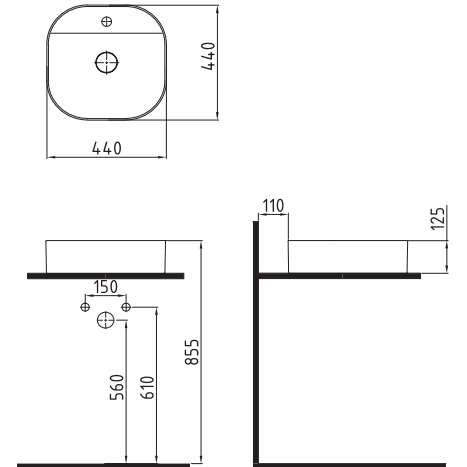

COUNTERTOP WASHBASIN
SINGLE HOLE
PLATINUM COATED
FALG04401FD1X2SZO
440x440mm