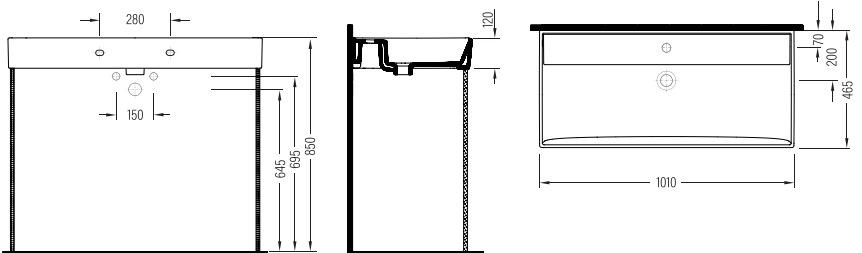

**MATIS-
SE**

COUNTERTOP WASHBASIN
SINGLE HOLE
MSLG050B1FD1W5000
510x465mm

COUNTERTOP WASHBASIN
SINGLE HOLE
MSLG060B1FD1W5000
610x465mm

COUNTERTOP WASHBASIN
SINGLE HOLE
MSLG080B1FD1W5000
810x465mm

COUNTERTOP WASHBASIN
SINGLE HOLE
MSLG10001FD1W5000
1010x465mm