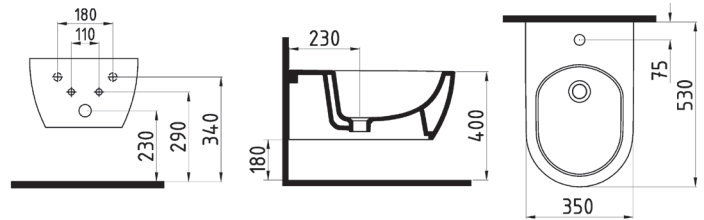

N3 WALL HUNG WC PAN
NO-RIM
HRKA052N3VPOW5000
520x350mm

WALL HUNG WC PAN
BOX-RIM
HRKA052AMVPOW5000
520x350mm

N3 WALL HUNG BIDET
SINGLE HOLE
HRBA05203VD1W5000
530x350mm

WALL HUNG BIDET
SINGLE HOLE
HRBA05201VD1W5000
520x350mm