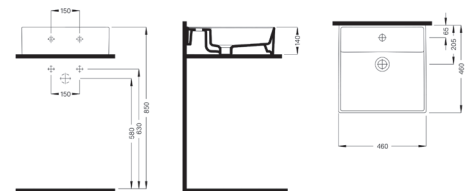

CLOAKROOM WB.
WITH HOLE
INLK03701FD1W5000
370mm

COUNTERTOP WB.
SINGLE HOLE
INLG06001FD1W5000
600mm

INFINITIUM SEMI PEDESTAL
32 CM
INAA03201V00W5000

COUNTERTOP WB.
SINGLE HOLE
INLG05001FD1W5000
500mm

COUNTERTOP WB.
SINGLE HOLE
INLG04601FD1W5000
460mm