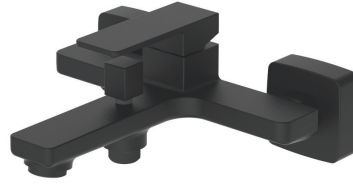

DANTE

BATH MIXER
BB01070102

Pieces In Box : **4**
Spout Length : **179 mm**
Shower Hose Connection Type : **G 1/2"**

• *Locked Type Diverter*

CHROME

BATH MIXER
BB01070506

Pieces In Box : **4**
Spout Length : **179 mm**
Shower Hose Connection Type : **G 1/2"**