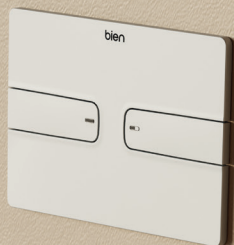

NEPTUN WALL
SEPERATOR
NPPA06801V00W5000
68 cm