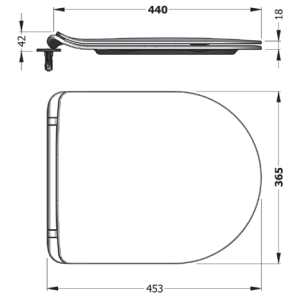

AMARO

ASTRO ELITE UF/
DUROPLAST SOFTCLOSE
EASYRELEASE SEAT
COVER

ATEU11W5W5HB0

AMARO SLIM UF/
DUROPLAST AB/
SOFTCLOSE EASYRELEASE
SEAT COVER

ARSU11W5W5HB0

SQ FLAT UF/
DUROPLAST
SOFTCLOSE
EASYRELEASE SEAT
COVER
SQFU11W5W5HB0