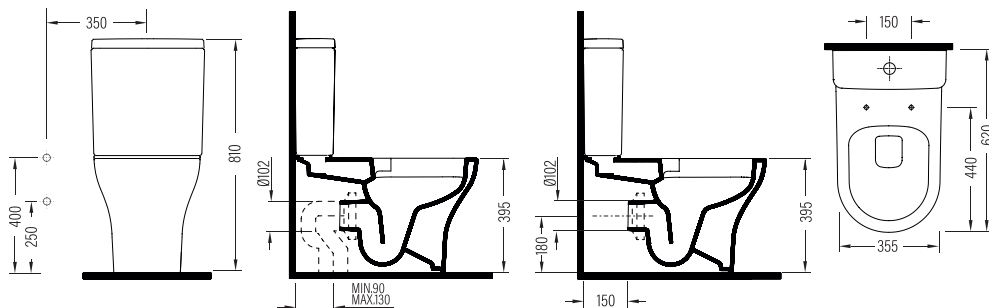

WALL HUNG BIDET
SINGLE HOLE
ROBA05001VD1W5000
500x355 mm

SINGLE BTW BIDET
SINGLE HOLE
ROBY05201VD1W5000
520x355 mm

ROUND BTW WC PAN
NO-RIM
ROKD063N1VPOW5000
620x355 mm

ORION CERAMIC CISTERN
BOTTOM INLET 50 cm
ORRS04101VDAW5000