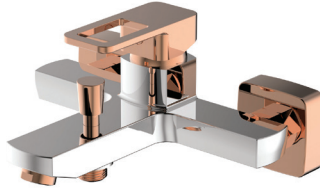

BATH MIXER
BB01065402

Pieces In Box : **4**
Spout Length : **170 mm**
Shower Hose Connection Type : **G 1/2"**

CHROME - ROSE GOLD