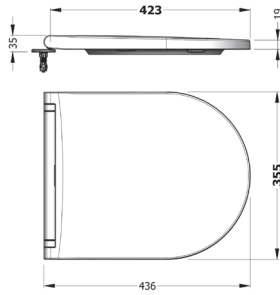

RICO ELITE UF/
DUROPLAST AB
SOFTCLOSE EASYRELEASE
SEAT COVER

RCEU11W5W5HB0