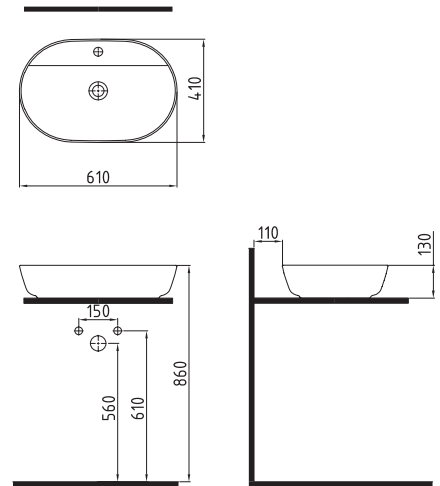

COUNTERTOP WASHBASIN
SINGLE HOLE
PLATINUM COATED
FALG06001FD1X2SZO
610x410mm