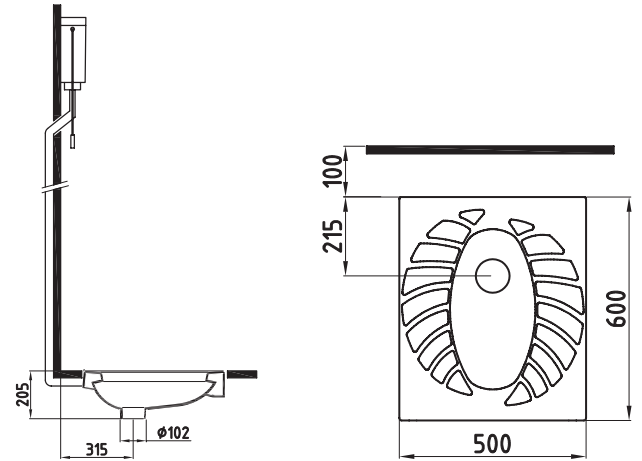

SINGLE PIECE MOON
TYPE SQUATTING PAN
REAR INLET
TPHT06001VSAW5000
600x600mm