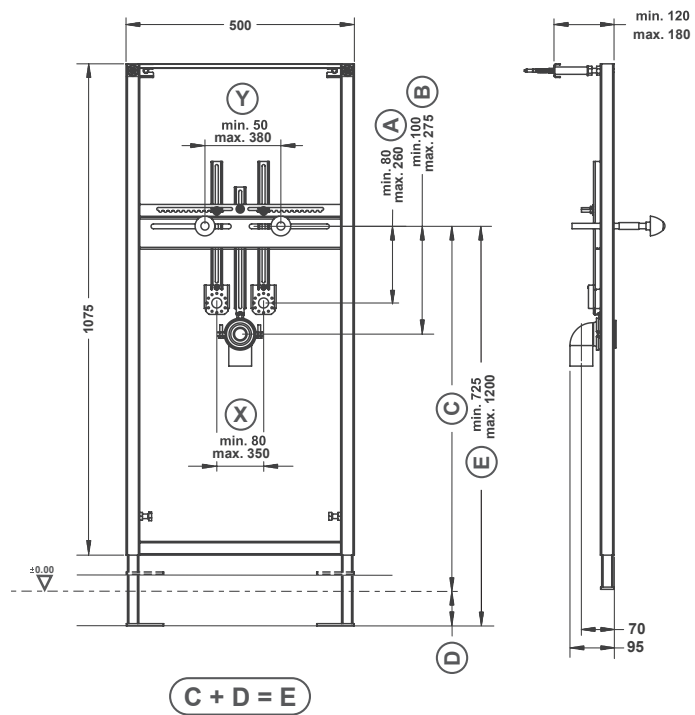

FRA-W
SANITARY INSTALLATION
FRAME FOR WASHBASINS
FRFDWB00000B0