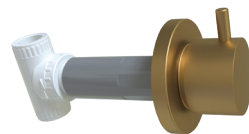

MINI STICK CONCEALED
STOP VALVE
BM33021233

Pieces In Box : **40**
Inlet Fitting Dimension : **G 1/2"**

- 90 Degree Opening angle seal
- Depth Adjustment Feature

ROSE GOLD