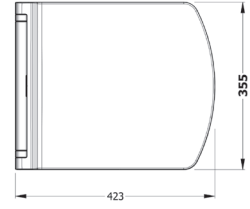

SALVO MONOSLIM
PROPLAST SOFTCLOSE
EASYRELEASE SEAT
COVER

SVMP11W5W50B0