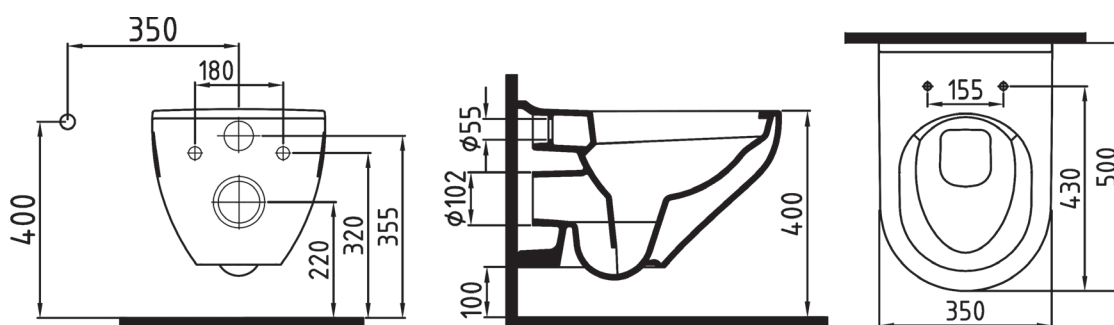

COMPATIBLE SEAT COVER

BIEN RICO UF/DUROPLAST AB SOFTCLOSE EASYRELEASE SEAT COVER
RCEU11W5W5HB0 (elite) RCMU11W5W5HB0 (monoslim)

BIEN RICO MONOSLIM PROPLAST SOFTCLOSE EASYRELEASE SEAT COVER
RCMP11W5W50B0 (monoslim)