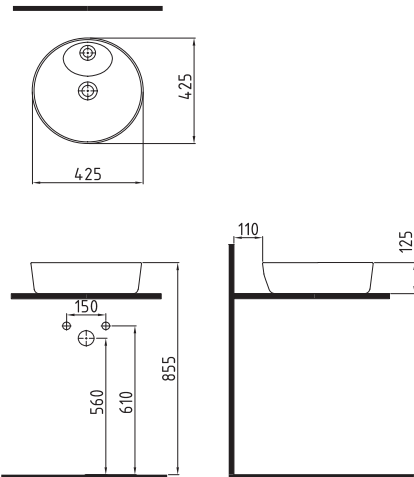

COUNTERTOP WASHBASIN
SINGLE HOLE
PLATINUM COATED
FALG04301FD1X2SZO
Ø 430mm