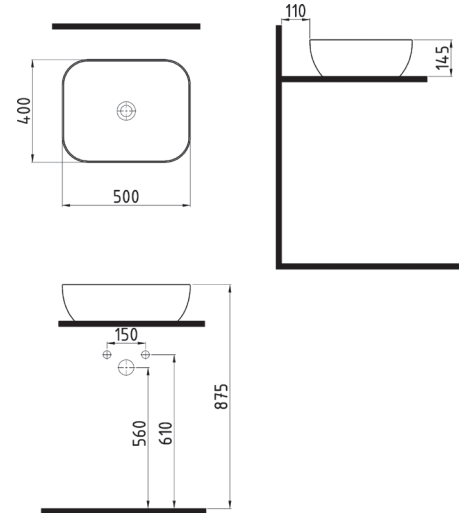

COUNTERTOP
WASHBASIN
SINGLE HOLE
OUTSIDE MATT BLACK
INSIDE MATT WHITE
FALG04401FD1BWSZO
440x440mm