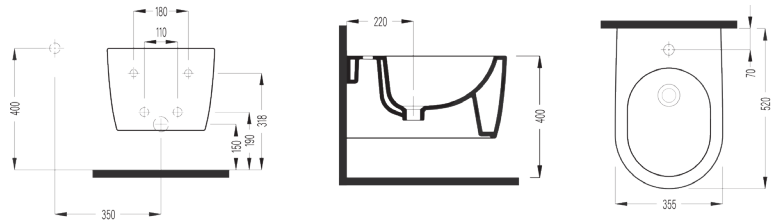

W.HUNG BIDET
SINGLE HOLE
SOBA05201VD1W5000
520x355 mm