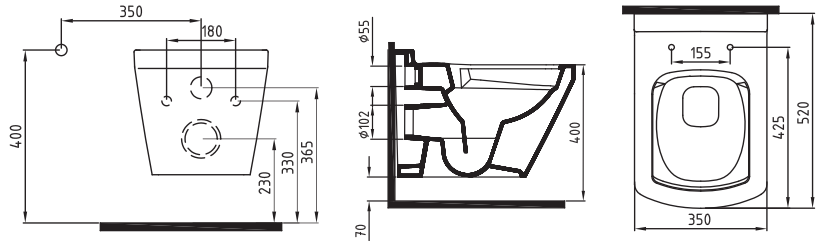

VANITY WASHBASIN
SINGLE HOLE
NPLK10001FD1W5000
1000x470mm

NEPTUN

BTW WC PAN
BOX-RIM
NPKD06301VPOW5000
630x355mm

CERAMIC CISTERN
BOTTOM INLET
NPRS05001VDAW5000
380x390mm

WALL HUNG WC PAN
NO-RIM
NPKA052N1VPOW5000
520x350mm