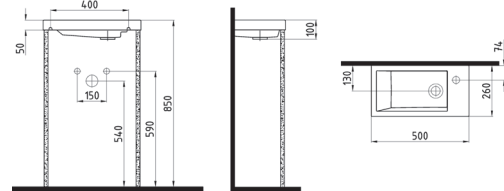

CERAMIC POP-UP
(WITH-OUT HOLE)
SATIN PLATINUM
YLLSS01PX6CC

CERAMIC POP-UP
(WITH-OUT HOLE)
SATIN BLACK
YLLSS01PB7CC

ETER-
NAL
beauty

VANITY WB.
SINGLE HOLE
INLK04501FD1W5000
450mm

VANITY WB.
SINGLE HOLE
INLK05001FD1W5000
500mm