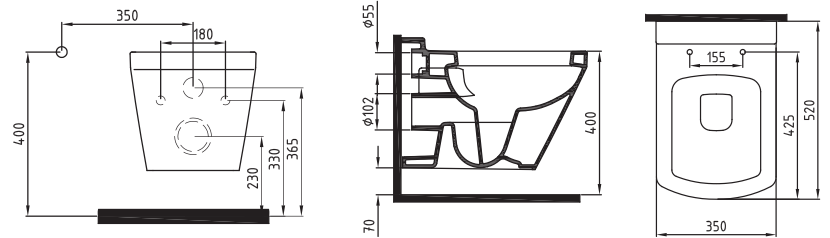

WALL HUNG WC PAN
BOX-RIM
NPKA052AMVPOW5000
520x350mm

COMPATIBLE SEAT COVER

BIEN SALVO UF/DUROPLAST AB SOFTCLOSE EASYRELEASE SEAT COVER
SVEU11W5W5HB0 (elite) SVMU11W5W5HB0 (monoslim)

BIEN SALVO PP/PROPLAST SOFTCLOSE EASYRELEASE SEAT COVER
SVMP11W5W50B0 (monoslim)