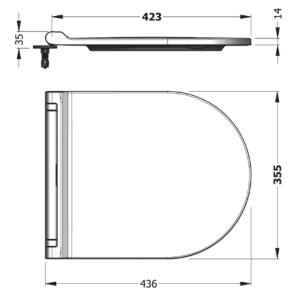

RICO MONOSLIM
UF/DUROPLAST AB
SOFTCLOSE EASYRELEASE
SEAT COVER

RCMU11W5W5HB0