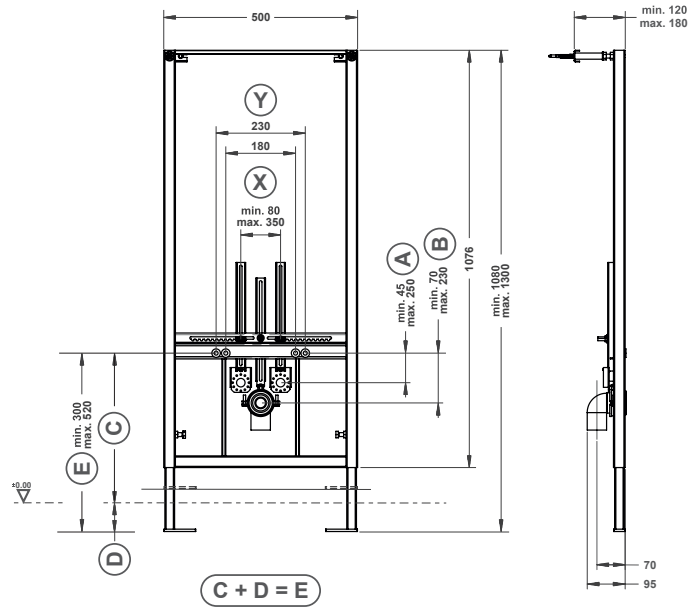

ULTIMATE

FRA-B
SANITARY INSTALLATION
FRAME FOR BIDETS
FRFDBD00000B0