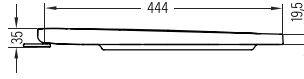

AMARO

ASTRO ELITE UF/
DUROPLAST SOFTCLOSE
EASYRELEASE SEAT
COVER

ATEU11W5W5HB0

AMARO SLIM UF/
DUROPLAST AB/
SOFTCLOSE EASYRELEASE
SEAT COVER

ARSU11W5W5HB0

SQ FLAT UF/
DUROPLAST
SOFTCLOSE
EASYRELEASE SEAT
COVER
SQFU11W5W5HB0