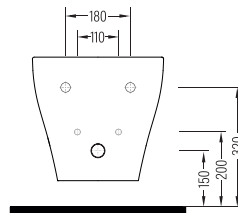

WALL HUNG BIDET
SINGLE HOLE
ROBA05001VD1W5000
500x355 mm

SINGLE BTW BIDET
SINGLE HOLE
ROBY05201VD1W5000
520x355 mm

ROUND BTW WC PAN
NO-RIM
ROKD063N1VPOW5000
620x355 mm

ORION CERAMIC CISTERN
BOTTOM INLET 50 cm
ORRS04101VDAW5000