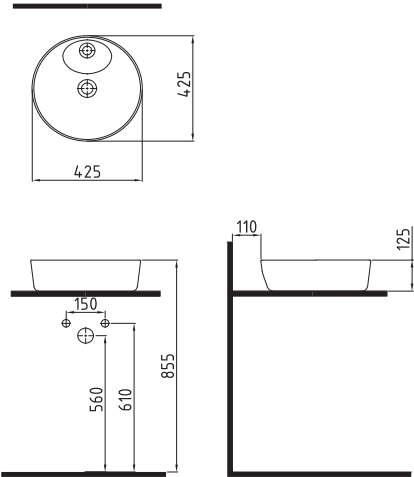

COUNTERTOP WASHBASIN
SINGLE HOLE
ROSE GOLD COATED
FALG04301FD1G5SZO
Ø 430mm