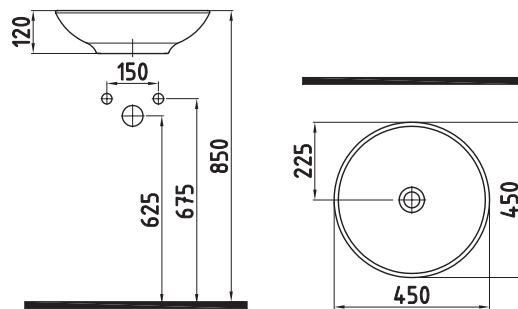

COUNTERTOP
WASHBASIN
WITHOUT HOLE
HRLG04501FDOW5000
Ø450mm