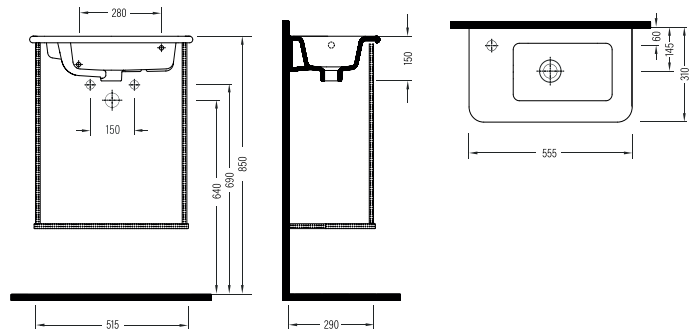

VANITY WASHBASIN
(LEFT HAND TAP HOLE)
KSLKL55B1FD1W5000
555x310mm