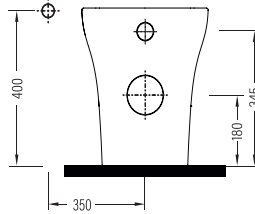

WALL HUNG BIDET
SINGLE HOLE
ROBA05001VD1W5000
500x355 mm

SINGLE BTW BIDET
SINGLE HOLE
ROBY05201VD1W5000
520x355 mm

ROUND BTW WC PAN
NO-RIM
ROKD063N1VPOW5000
620x355 mm

ORION CERAMIC CISTERN
BOTTOM INLET 50 cm
ORRS04101VDAW5000