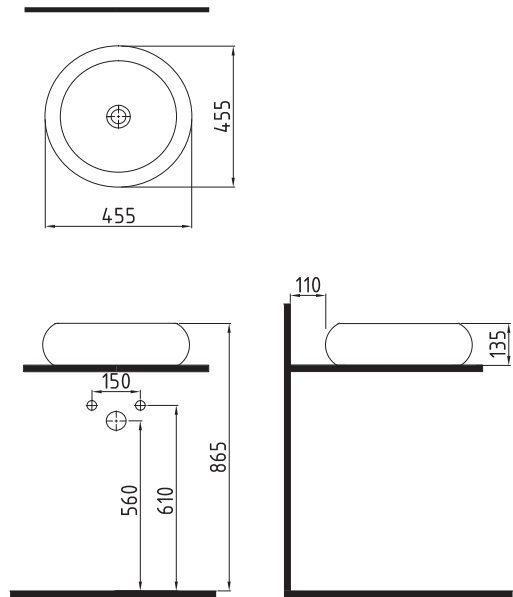

COUNTERTOP WASHBASIN
WITHOUT HOLE SATIN
PLATINUM COATED
FALGO4601FDOX8SZO
Ø 460mm