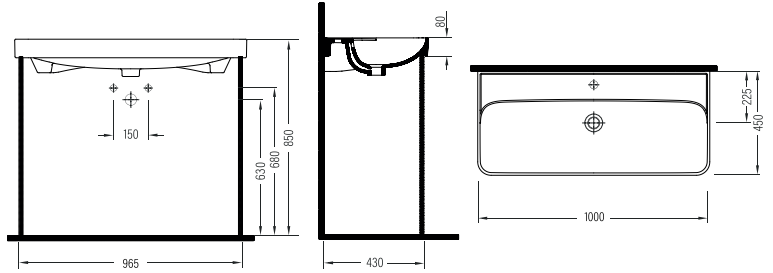

RECTANGLE SEMI
RECESSED WASHBASIN
SINGLE HOLE
ROLY05003FD1W5000
500x420 mm