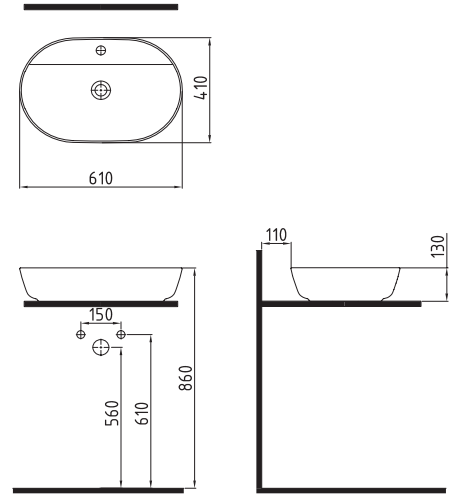

COUNTERTOP
WASHBASIN
WITHOUT HOLE
OUTSIDE MATT BLACK
INSIDE MATT WHITE
FALG05101FDOBWSZO
500x400mm