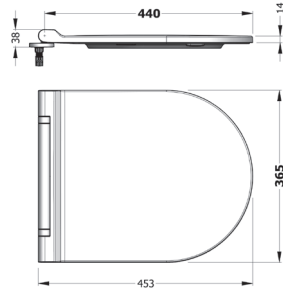

ADESSO MONOSLIM
PROPLAST SOFTCLOSE
EASYRELEASE SEAT
COVER

ASMP11W5W50B0