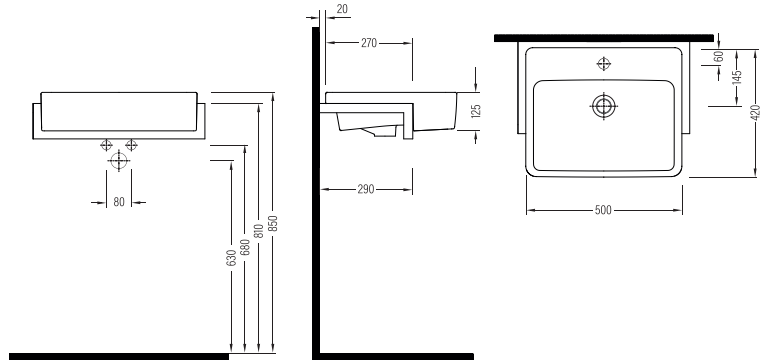

VANITY WASHBASIN
SINGLE HOLE
ROLK080B1FD1W5000
800x450 mm

VANITY WASHBASIN
SINGLE HOLE
ROLK10001FD1W5000
1000x450 mm

RECTANGLE SEMI
RECESSED WASHBASIN
SINGLE HOLE
ROLY05003FD1W5000
500x420 mm

OVAL SEMI RECESSED
WASHBASIN
SINGLE HOLE
ROLY05001FD1W5000
500x420 mm