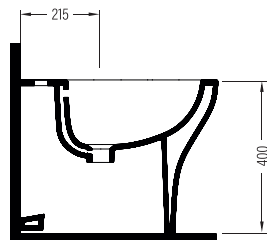

RONIN

NEW

SINGLE BTW BIDET
SINGLE HOLE
ROBY05201VD1W5000
520x355 mm