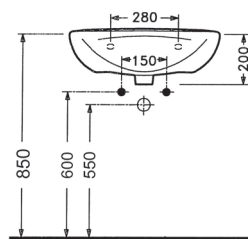

SINGLE PIECE DISABLED
WASHBASIN
SINGLE HOLE
TPLE06001VD1W5000
600x510mm