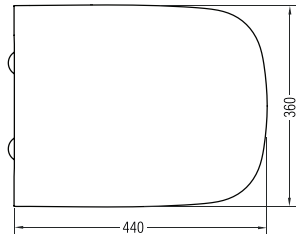

SQ SLIM UF/
DUROPLAST
SOFTCLOSE
EASYRELEASE SEAT
COVER
SQSU11W5W5HB0